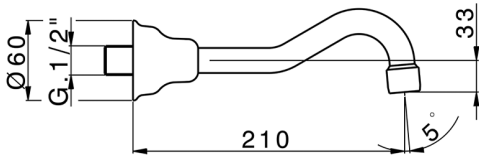

## Exposed part for concealed washbasin mixer VICTORIAN\_VT013510

MODEL **VT013510**

Exposed part for concealed washbasin mixer, without concealed part, for item ZB033510

## Concealed washbasin mixer CONCEALED\_ZB033510

MODEL **ZB033510**

Concealed washbasin mixer, with two right headvalves

AVAILABLE FINISHINGS

 **04** 04 Without finishing

CHARACTERISTICS

Concealed **1**

2024-11-23