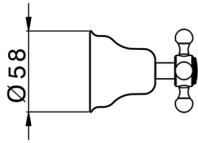

## Exposed part for concealed washbasin mixer VICTORIAN\_VT013510

MODEL **VT013510**

Exposed part for concealed washbasin mixer, without concealed part, for item ZB033510

## Concealed washbasin mixer CONCEALED\_ZB033510

MODEL **ZB033510**

Concealed washbasin mixer, with two right headvalves

AVAILABLE FINISHINGS

 **04** 04 Without finishing

CHARACTERISTICS

Concealed **1**

2024-11-23