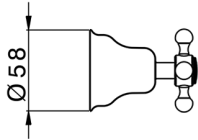

## Exposed part for concealed washbasin mixer VICTORIAN\_VT013510

MODEL **VT013510**

Exposed part for concealed washbasin mixer, without concealed part, for item ZB033510

## Concealed washbasin mixer CONCEALED\_ZB033510

MODEL **ZB033510**

Concealed washbasin mixer, with two right headvalves

AVAILABLE FINISHINGS

 **04** 04 Without finishing

CHARACTERISTICS

Concealed **1**

2024-11-23