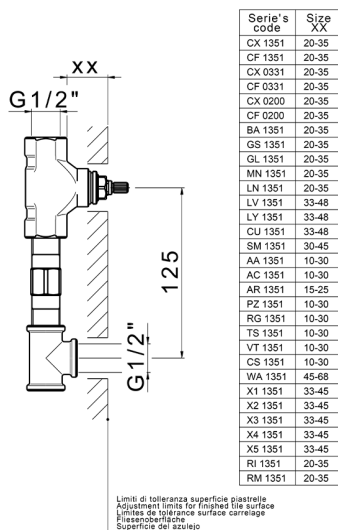

## Exposed part for concealed washbasin mixer VICTORIAN\_VT013510

MODEL **VT013510**

Exposed part for concealed washbasin mixer, without concealed part, for item ZB033510

### CHARACTERISTICS

Installation **Concealed**  
 Required concealed parts **ZB033510**

## Concealed washbasin mixer CONCEALED\_ZB033510

MODEL **ZB033510**

Concealed washbasin mixer, with two right headvalves

AVAILABLE FINISHINGS

 **04** 04 Without finishing

CHARACTERISTICS

Concealed **1**

2024-11-23