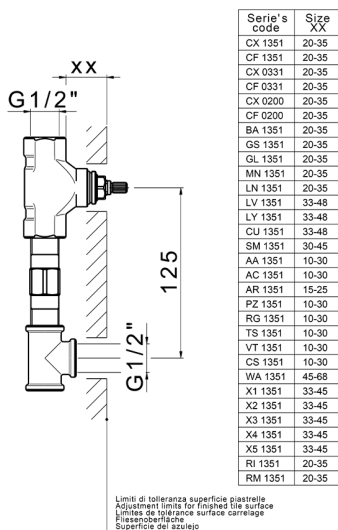

Concealed washbasin mixer CONCEALED_ZB033510

MODEL **ZB033510**

Concealed washbasin mixer, with two right headvalves

AVAILABLE FINISHINGS

04 04 Without finishing

CHARACTERISTICS

Concealed **1**

2024-11-23