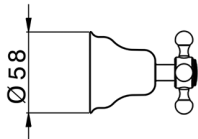

Exposed part for concealed washbasin mixer VICTORIAN_VT013510

MODEL **VT013510**

Exposed part for concealed washbasin mixer, without concealed part, for item ZB033510

AVAILABLE FINISHINGS

-  **21** 21 Chrome
-  **27** 27 Old Bronze
-  **2A** 2A Satin Brushed Nickel
-  **2G** 2G Antique Gold
-  **2W** 2W Brushed Gold

CHARACTERISTICS

Installation **Concealed**
 Required concealed parts **ZB033510**

Concealed washbasin mixer CONCEALED_ZB033510

MODEL **ZB033510**

Concealed washbasin mixer, with two right headvalves

AVAILABLE FINISHINGS