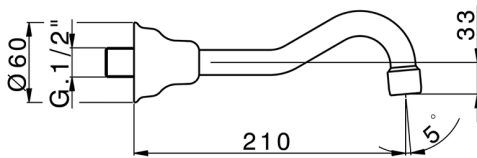

Exposed part for concealed washbasin mixer VICTORIAN_VT013510

MODEL **VT013510**

Exposed part for concealed washbasin mixer, without concealed part, for item ZB033510

AVAILABLE FINISHINGS

-  **21** 21 Chrome
-  **27** 27 Old Bronze
-  **2A** 2A Satin Brushed Nickel
-  **2G** 2G Antique Gold
-  **2W** 2W Brushed Gold

CHARACTERISTICS

Installation **Concealed**
 Required concealed parts **ZB033510**

Concealed washbasin mixer CONCEALED_ZB033510

MODEL **ZB033510**

Concealed washbasin mixer, with two right headvalves

AVAILABLE FINISHINGS