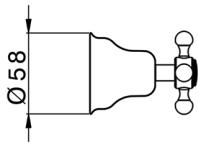

Exposed part for concealed washbasin mixer VICTORIAN_VT013510

MODEL **VT013510**

Exposed part for concealed washbasin mixer, without concealed part, for item ZB033510

AVAILABLE FINISHINGS

-  **21** 21 Chrome
-  **27** 27 Old Bronze
-  **2A** 2A Satin Brushed Nickel
-  **2G** 2G Antique Gold
-  **2W** 2W Brushed Gold

CHARACTERISTICS

Installation **Concealed**
 Required concealed parts **ZB033510**

Concealed washbasin mixer CONCEALED_ZB033510

MODEL **ZB033510**

Concealed washbasin mixer, with two right headvalves

AVAILABLE FINISHINGS