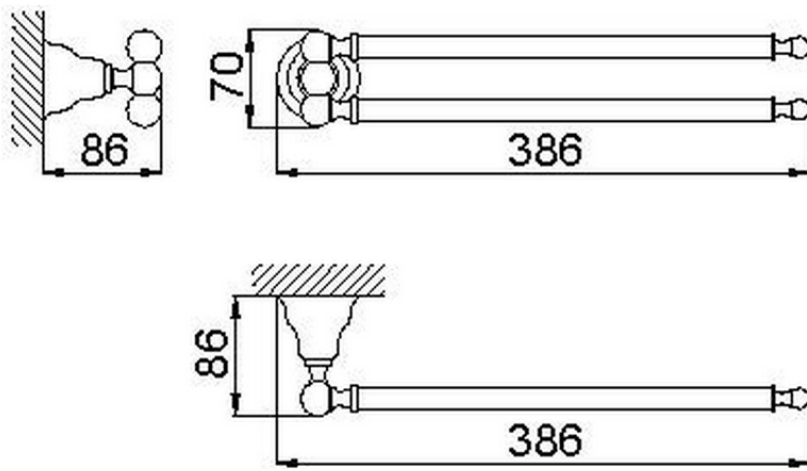

Towel holder CROISETTE_4016.01H.

4016.01H.

<https://en.huberitalia.com/towel-holder-croisette-4016-01h>

2026-04-08