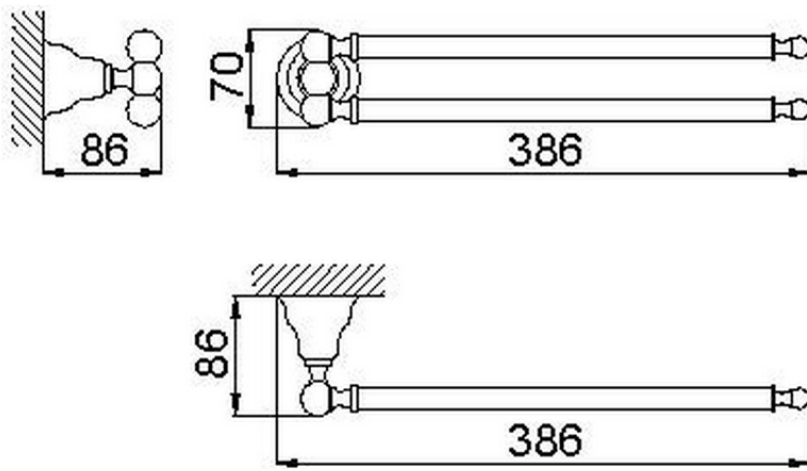

Towel holder CROISETTE_4016.01H.

4016.01H.

<https://en.huberitalia.com/towel-holder-croisette-4016-01h>

2026-06-13