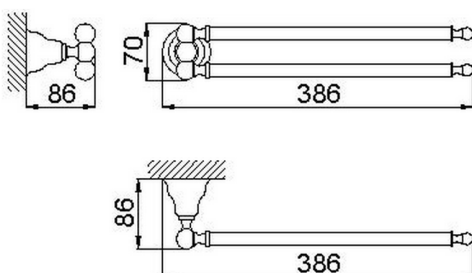

Towel holder CROISSETTE_4016.01H.

MODEL **4016.01H.**

Towel holder

AVAILABLE FINISHINGS

- **AC** AC Satin Brushed Nickel
- **BA** BA Old Bronze
- **CR** CR Chrome
- **2W** 2W Brushed Gold

CHARACTERISTICS

2026-04-08