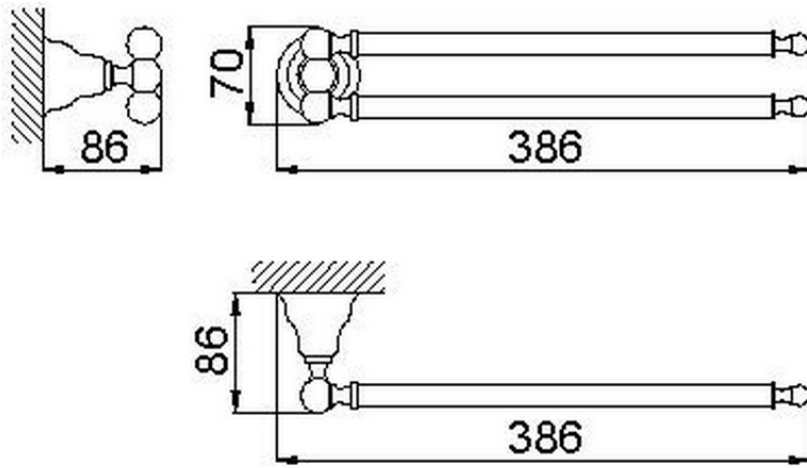

Towel holder CROISETTE_4016.01H.

4016.01H.

<https://en.huberitalia.com/towel-holder-croisette-4016-01h>

2026-04-06