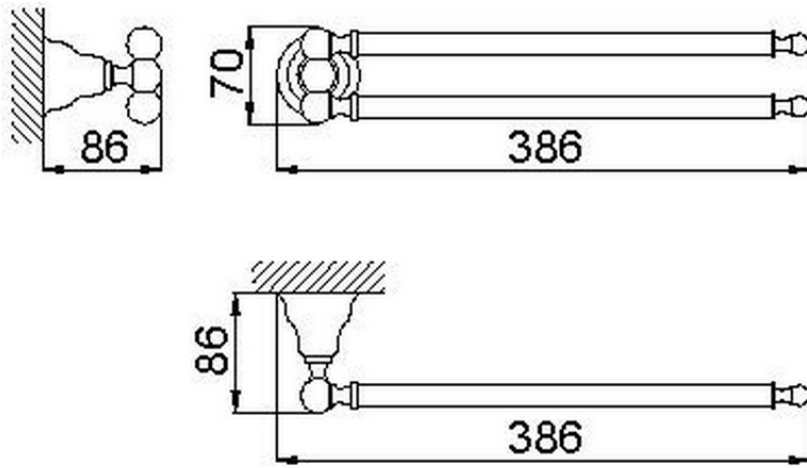

Towel holder CROISSETTE_4016.01H.

4016.01H.

<https://en.huberitalia.com/towel-holder-croisette-4016-01h>

2026-06-06