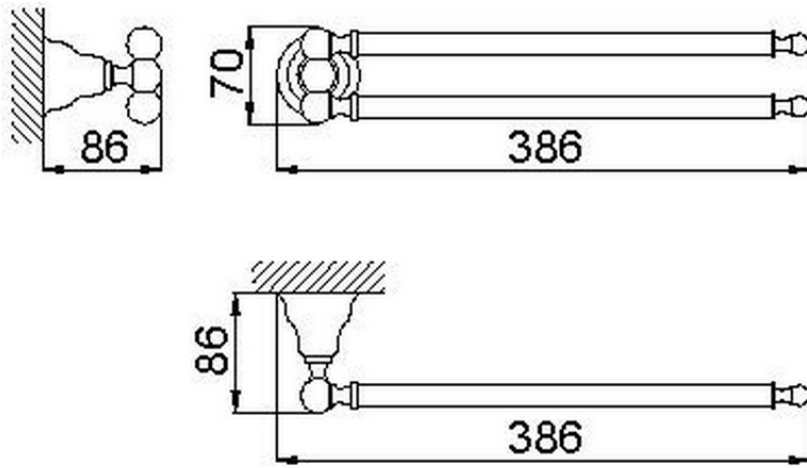

## Towel holder CROISETTE\_4016.01H.

4016.01H.

<https://en.huberitalia.com/towel-holder-croisette-4016-01h>

2026-05-15