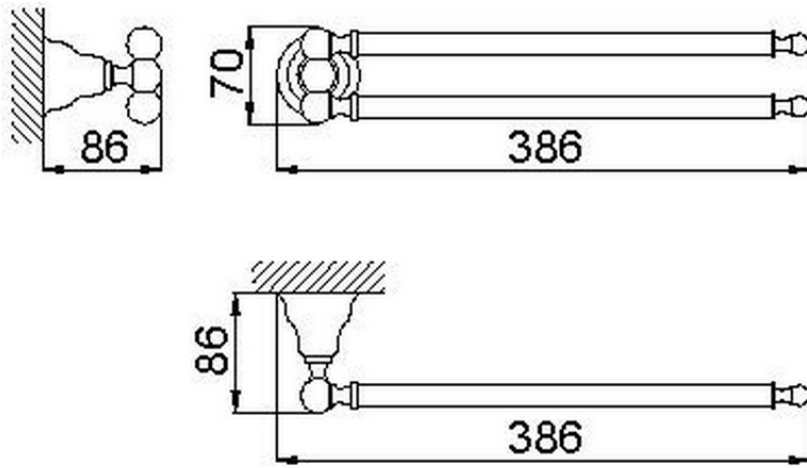

## Towel holder CROISETTE\_4016.01H.

4016.01H.

<https://en.huberitalia.com/towel-holder-croisette-4016-01h>

2026-06-26