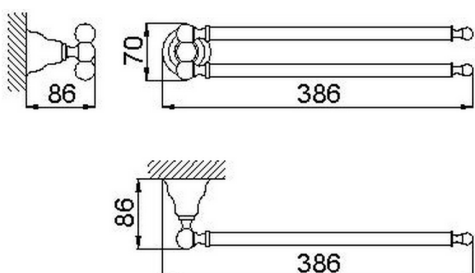

Towel holder CROISSETTE_4016.01H.

MODEL **4016.01H.**

Towel holder

AVAILABLE FINISHINGS

-  **AC** AC Satin Brushed Nickel
-  **BA** BA Old Bronze
-  **CR** CR Chrome
-  **2W** 2W Brushed Gold

CHARACTERISTICS