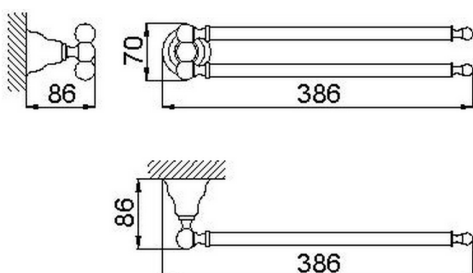

Towel holder CROISETTE_4016.01H.

MODEL **4016.01H.**

Towel holder

AVAILABLE FINISHINGS

-  **AC** AC Satin Brushed Nickel
-  **BA** BA Old Bronze
-  **CR** CR Chrome
-  **2W** 2W Brushed Gold

CHARACTERISTICS