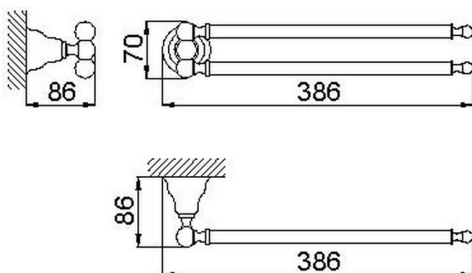

Towel holder CROISETTE_4016.01H.

MODEL **4016.01H.**

Towel holder

AVAILABLE FINISHINGS

-  **AC** AC Satin Brushed Nickel
-  **BA** BA Old Bronze
-  **CR** CR Chrome
-  **2W** 2W Brushed Gold

CHARACTERISTICS