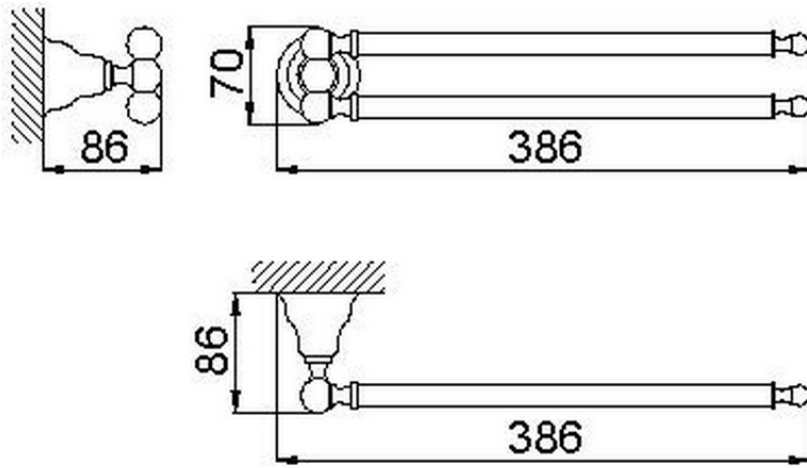

Towel holder CROISETTE_4016.01H.

4016.01H.

<https://en.huberitalia.com/towel-holder-croisette-4016-01h>

2026-04-08