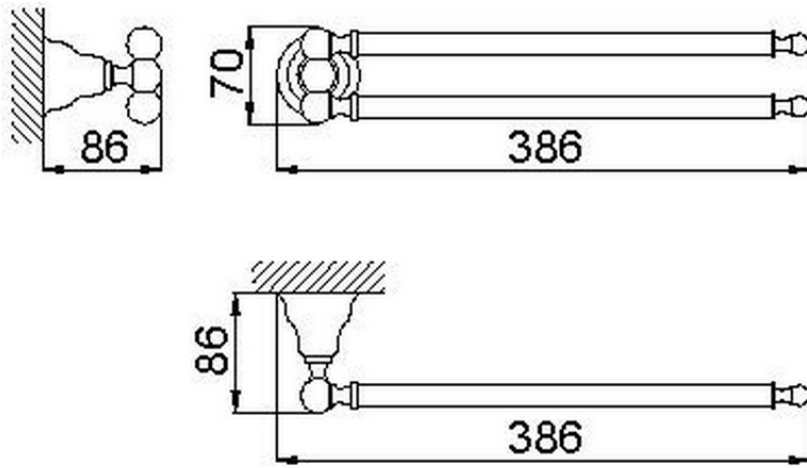

Towel holder CROISETTE_4016.01H.

4016.01H.

<https://en.huberitalia.com/towel-holder-croisette-4016-01h>

2026-06-05