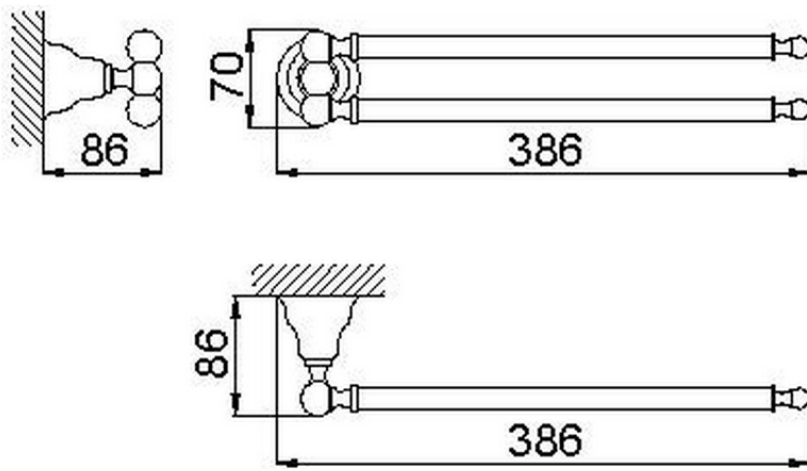

## Towel holder CROISSETTE\_4016.01H.

4016.01H.

<https://en.huberitalia.com/towel-holder-croisette-4016-01h>

2026-06-26