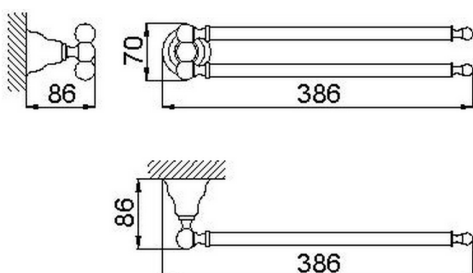

Towel holder CROISSETTE_4016.01H.

MODEL **4016.01H.**

Towel holder

AVAILABLE FINISHINGS

-  **AC** AC Satin Brushed Nickel
-  **BA** BA Old Bronze
-  **CR** CR Chrome
-  **2W** 2W Brushed Gold

CHARACTERISTICS