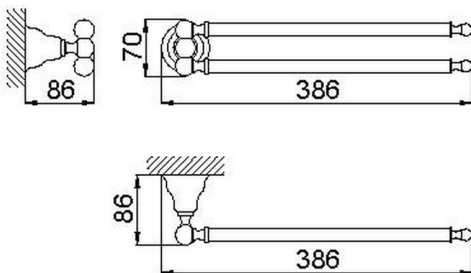

Towel holder CROISSETTE_4016.01H.

MODEL **4016.01H.**

Towel holder

AVAILABLE FINISHINGS

-  **AC** AC Satin Brushed Nickel
-  **BA** BA Old Bronze
-  **CR** CR Chrome
-  **2W** 2W Brushed Gold

CHARACTERISTICS