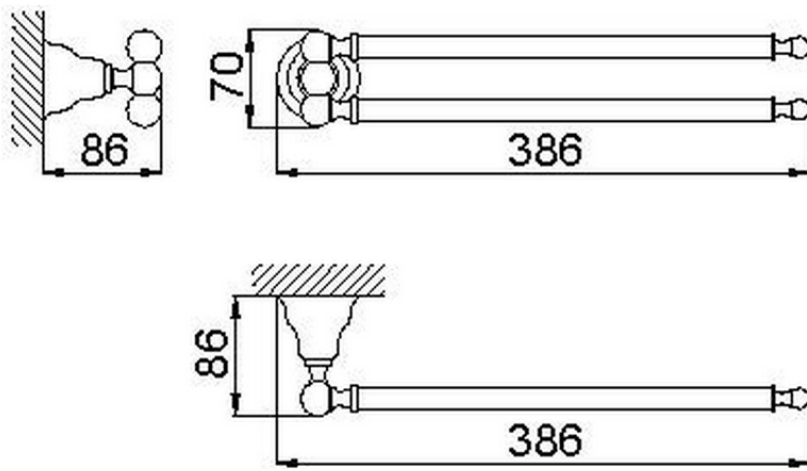

Towel holder CROISETTE_4016.01H.

4016.01H.

<https://en.huberitalia.com/towel-holder-croisette-4016-01h>

2026-04-06