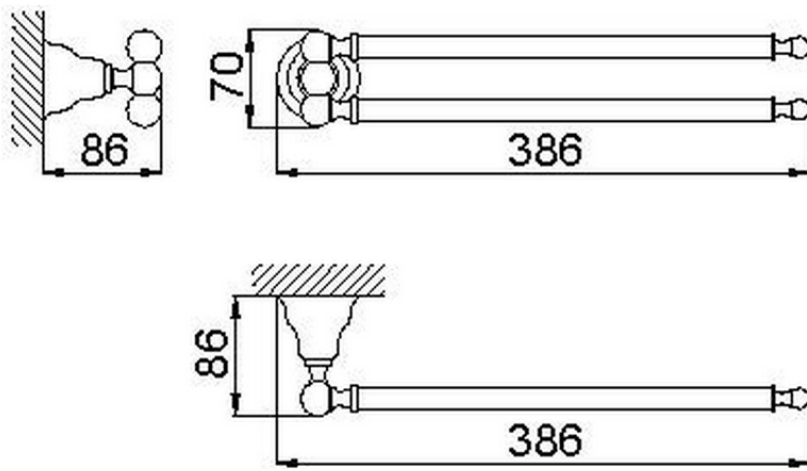

Towel holder CROISETTE_4016.01H.

4016.01H.

<https://en.huberitalia.com/towel-holder-croisette-4016-01h>

2026-06-09