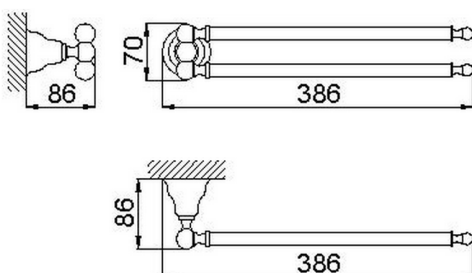

Towel holder CROISETTE_4016.01H.

MODEL **4016.01H.**

Towel holder

AVAILABLE FINISHINGS

-  **AC** AC Satin Brushed Nickel
-  **BA** BA Old Bronze
-  **CR** CR Chrome
-  **2W** 2W Brushed Gold

CHARACTERISTICS