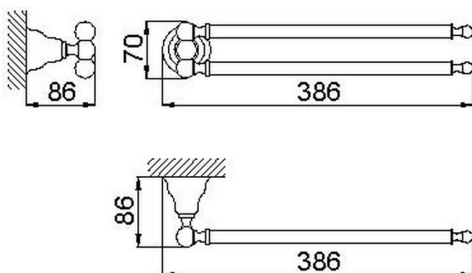

Towel holder CROISSETTE_4016.01H.

MODEL **4016.01H.**

Towel holder

AVAILABLE FINISHINGS

-  **AC** AC Satin Brushed Nickel
-  **BA** BA Old Bronze
-  **CR** CR Chrome
-  **2W** 2W Brushed Gold

CHARACTERISTICS