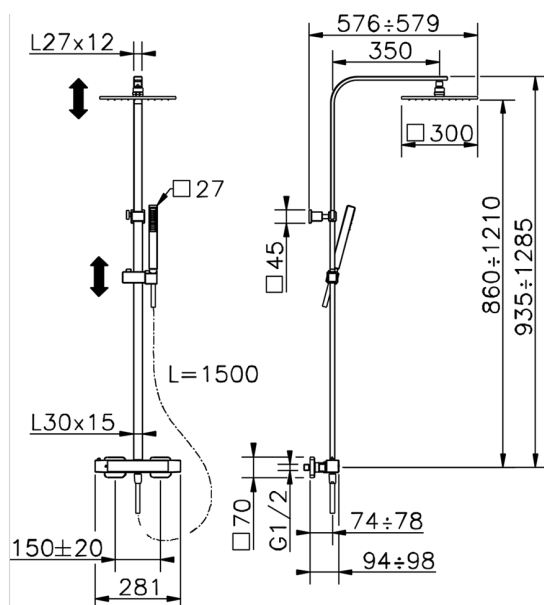

## Thermostatic shower column, 2-function COLUMNS\_QMC8604H

MODEL **QMC8604H**

Thermostatic shower column, 2-function, 2-outlet deviasop, adjustable riser column, sliding handshower holder, ABS 27x27mm one spray minimalist square handshower, 300x300 BRASS Square headshower, 150 cm smooth SILVERFLEX Flexible Hose

AVAILABLE FINISHINGS

CHARACTERISTICS

Cartridge Spare Parts **22.04A.AR - ZZ97279004**

**Argo 2 (long filter) Thermostatic Valve**

### DeviaStop

The Huber Devia Stop technology allows to adjust the water flow and to direct it to the selected output point (overhead soaker, hand shower, etc).