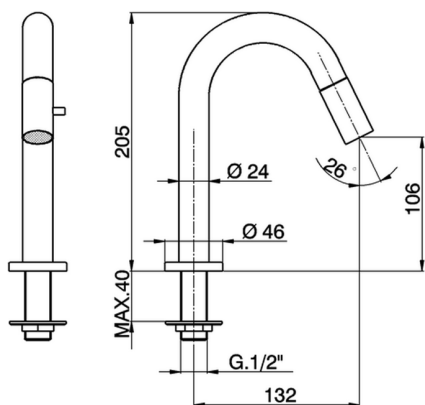

Pillar tap TRATTO EVO_TV000910

MODEL **TV000910**

Pillar tap, without pop-up waste, swivel spout, without flexible hoses

AVAILABLE FINISHINGS

CHARACTERISTICS

2024-12-18