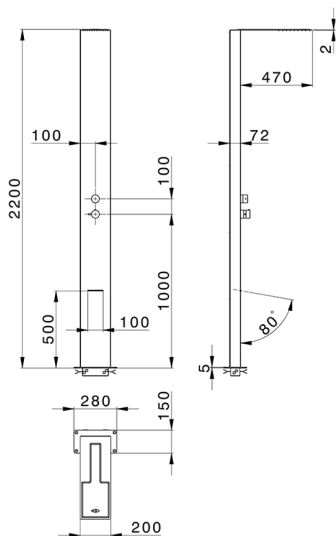

Free Standing Single Lever Shower Column COLUMNS_ZS105020

MODEL **ZS105020**

Free Standing Single Lever Shower Column, 2-outlet diverter, for Indoor/Outdoor use, 200x470 thick 2mm Inox rectangular showerhead, with patented safety valve, rain, waterfall functions, Inox AISI 316L

AVAILABLE FINISHINGS

D1 D1 Brushed Inox

CHARACTERISTICS

Cartridge Spare Parts **ZZ99751000**

35 mm Cartridge

2024-10-22