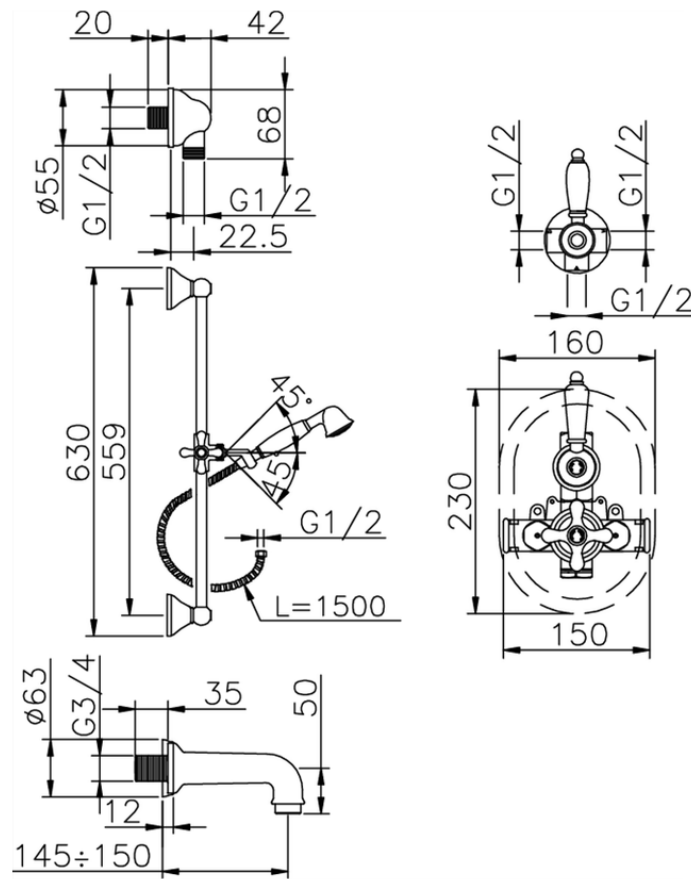

## Concealed thermostatic bath mixer CROISSETTE\_914.CS01H.

914.CS01H.

<https://en.huberitalia.com/concealed-thermostatic-bath-mixer-croisette-914-cs01h>

2026-04-08