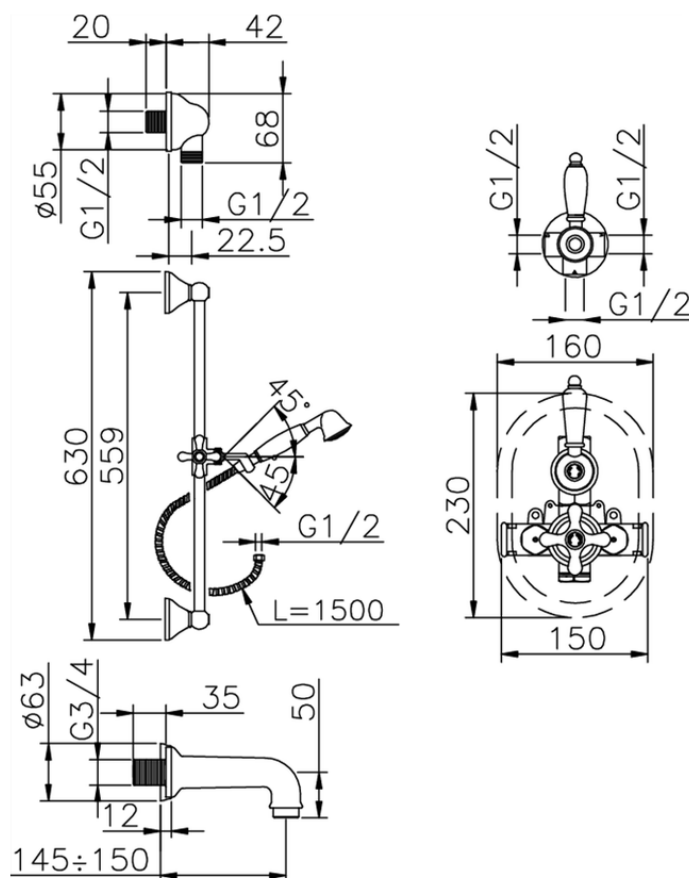

## Concealed thermostatic bath mixer CROISETTE\_914.CS01H.

914.CS01H.

<https://en.huberitalia.com/concealed-thermostatic-bath-mixer-croisette-914-cs01h>

2026-05-15