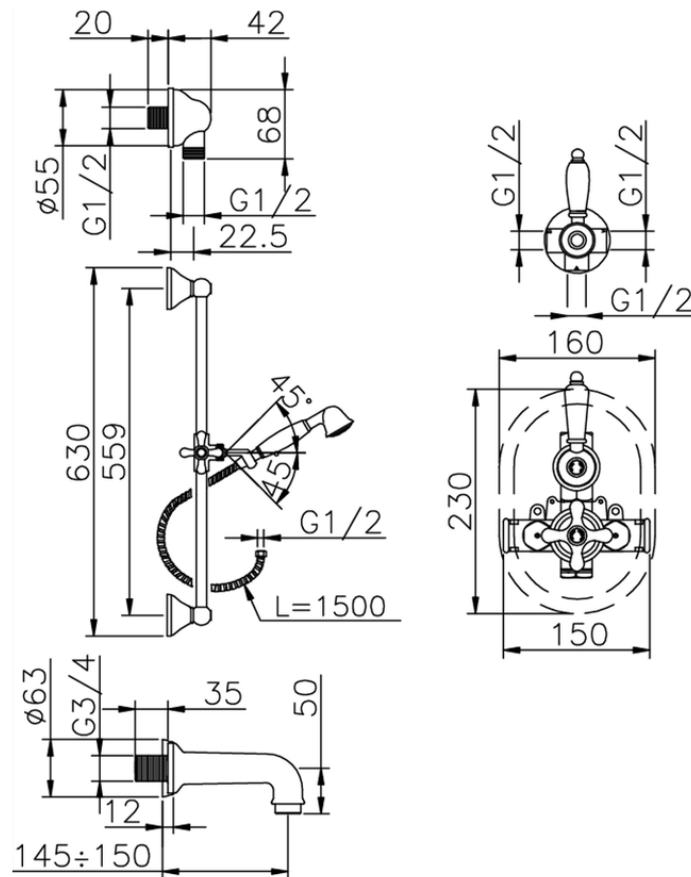

Concealed thermostatic bath mixer CROISETTE_914.CS01H.

914.CS01H.

<https://en.huberitalia.com/concealed-thermostatic-bath-mixer-croisette-914-cs01h>

2026-04-06