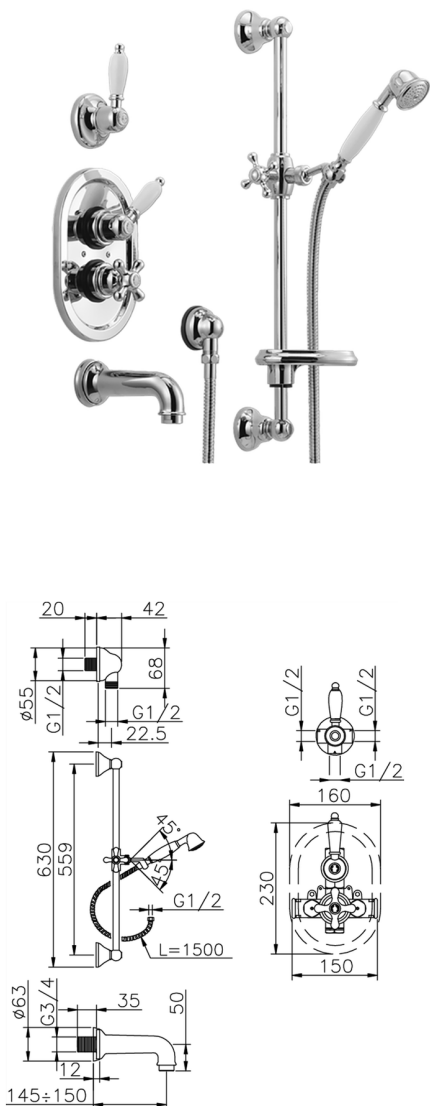

Concealed thermostatic bath mixer CROISSETTE_914.CS01H.

MODEL **914.CS01H.**

Concealed thermostatic bath mixer, 1/2" Concealed Thermostatic Mixer, 1/2" outlet stopvalve, 2-outlet diverter, 56 cm bar with sliding bracket, 53 mm Brass classic one spray handshower, 3/4 M 150 mm spout, 1/2" wall elbow, 150 cm Brass flexible hose

AVAILABLE FINISHINGS

-  **AG** AG Antique Gold
-  **BA** BA Old Bronze
-  **CR** CR Chrome
-  **2W** 2W Brushed Gold

CHARACTERISTICS

Cartridge Spare Parts **24.04A.PP**

8x20 Plus P Thermostatic Valve

Installation **Concealed**