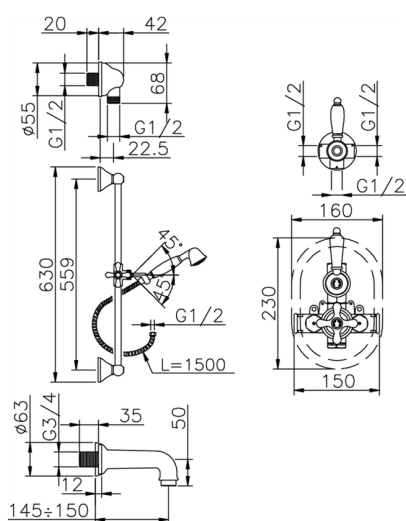

## Concealed thermostatic bath mixer CROISSETTE\_914.CS01H.

MODEL **914.CS01H.**

Concealed thermostatic bath mixer, 1/2" Concealed Thermostatic Mixer, 1/2" outlet stopvalve, 2-outlet diverter, 56 cm bar with sliding bracket, 53 mm Brass classic one spray handshower, 3/4 M 150 mm spout, 1/2" wall elbow, 150 cm Brass flexible hose

### CHARACTERISTICS

Cartridge Spare Parts **24.04A.PP**

**8x20 Plus P Thermostatic Valve**

Installation **Concealed**