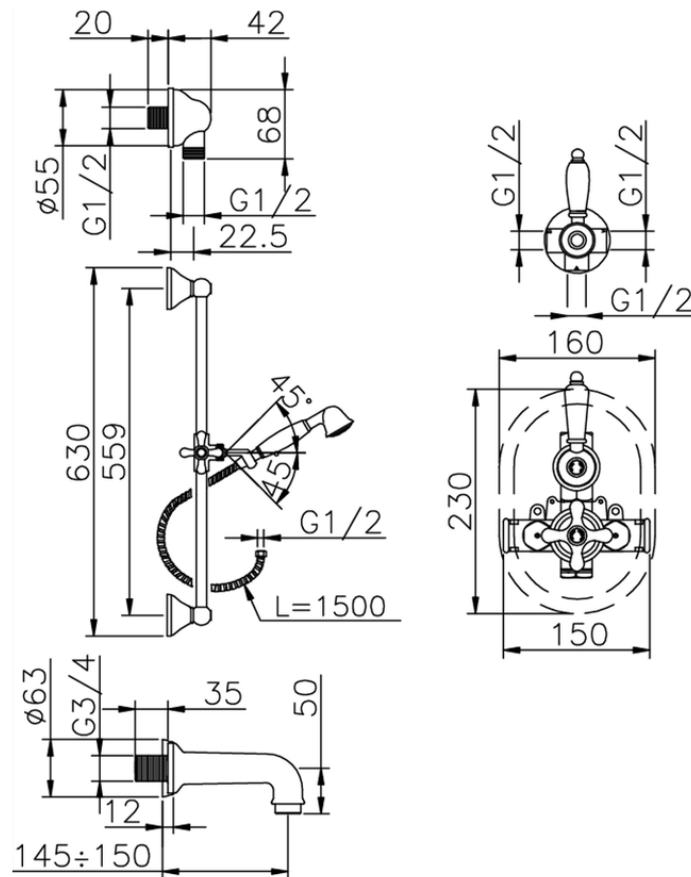

Concealed thermostatic bath mixer CROISSETTE_914.CS01H.

914.CS01H.

<https://en.huberitalia.com/concealed-thermostatic-bath-mixer-croisette-914-cs01h>

2026-04-10