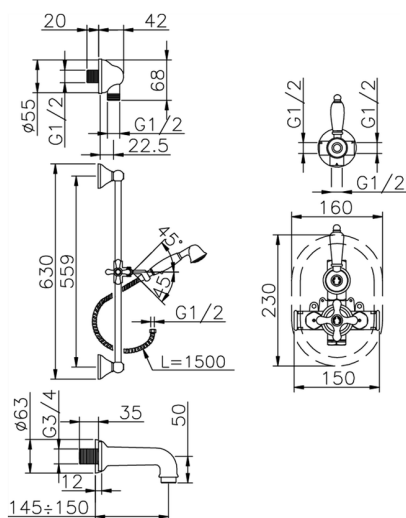

## Concealed thermostatic bath mixer CROISSETTE\_914.CS01H.

MODEL **914.CS01H.**

Concealed thermostatic bath mixer, 1/2" Concealed Thermostatic Mixer, 1/2" outlet stopvalve, 2-outlet diverter, 56 cm bar with sliding bracket, 53 mm Brass classic one spray handshower, 3/4 M 150 mm spout, 1/2" wall elbow, 150 cm Brass flexible hose

### CHARACTERISTICS

Cartridge Spare Parts **24.04A.PP**

**8x20 Plus P Thermostatic Valve**

Installation **Concealed**