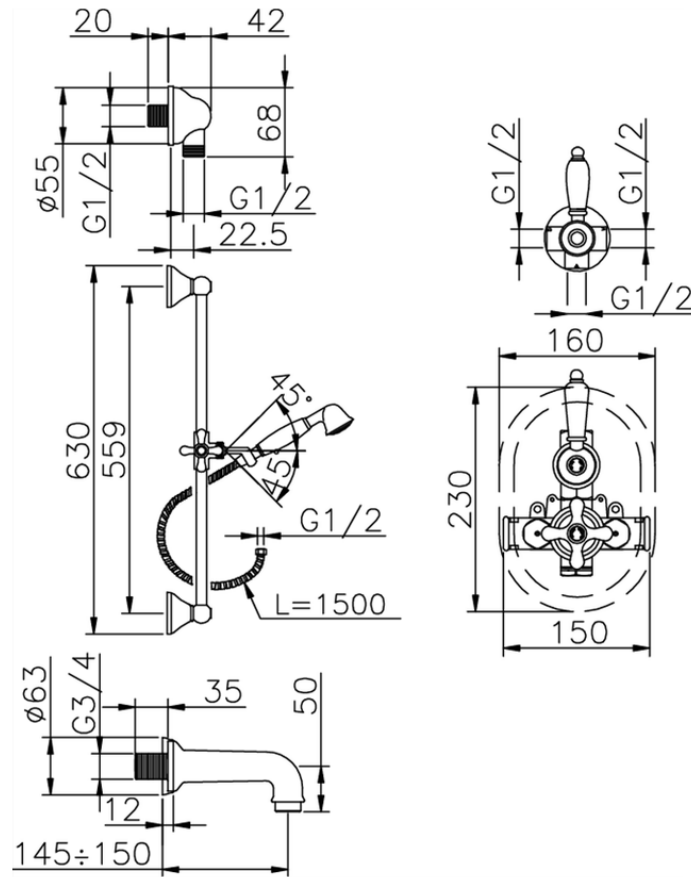

Concealed thermostatic bath mixer CROISSETTE_914.CS01H.

914.CS01H.

<https://en.huberitalia.com/concealed-thermostatic-bath-mixer-croisette-914-cs01h>

2026-06-06