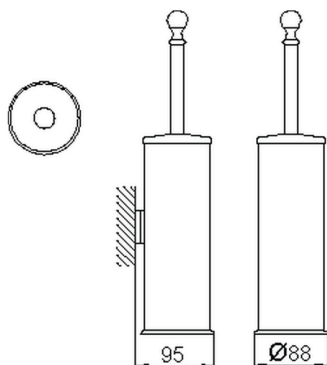

Brush holder CROISETTE_4038.01H.

MODEL **4038.01H.**

Brush holder, in brass

AVAILABLE FINISHINGS

-  **AC** AC Satin Brushed Nickel
-  **BA** BA Old Bronze
-  **CR** CR Chrome
-  **2W** 2W Brushed Gold

CHARACTERISTICS