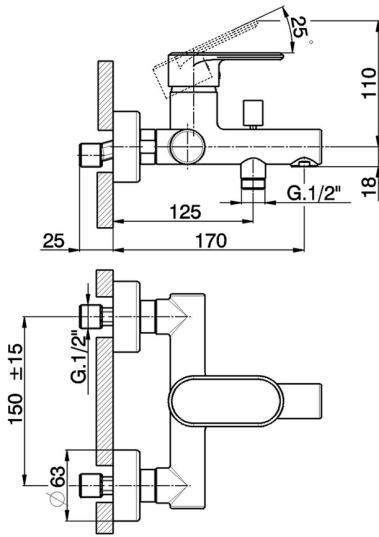

Single lever bath mixer LEVITY_LY000130

MODEL **LY000130**

Single lever bath mixer, without shower set, 1/2" flexible connection

AVAILABLE FINISHINGS

-  **21** 21 Chrome
-  **2B** 2B Polished Nickel
-  **2F** 2F Brushed Nickel
-  **40** 40 Matt Black
-  **4Q** 4Q Matt White

CHARACTERISTICS

Cartridge Spare Parts **ZZ95435000**

35 mm Cartridge

EcoStop

EcoStop feature limits water flow to approximately 50% of maximum output with one point of resistance on setting. Push slightly past the middle stop only when full water output is required. This will save water up to 50%.

Single lever bath mixer LEVITY_LY000130

LY000130

<https://en.huberitalia.com/single-lever-bath-mixer-levity-ly000130>

2026-06-05