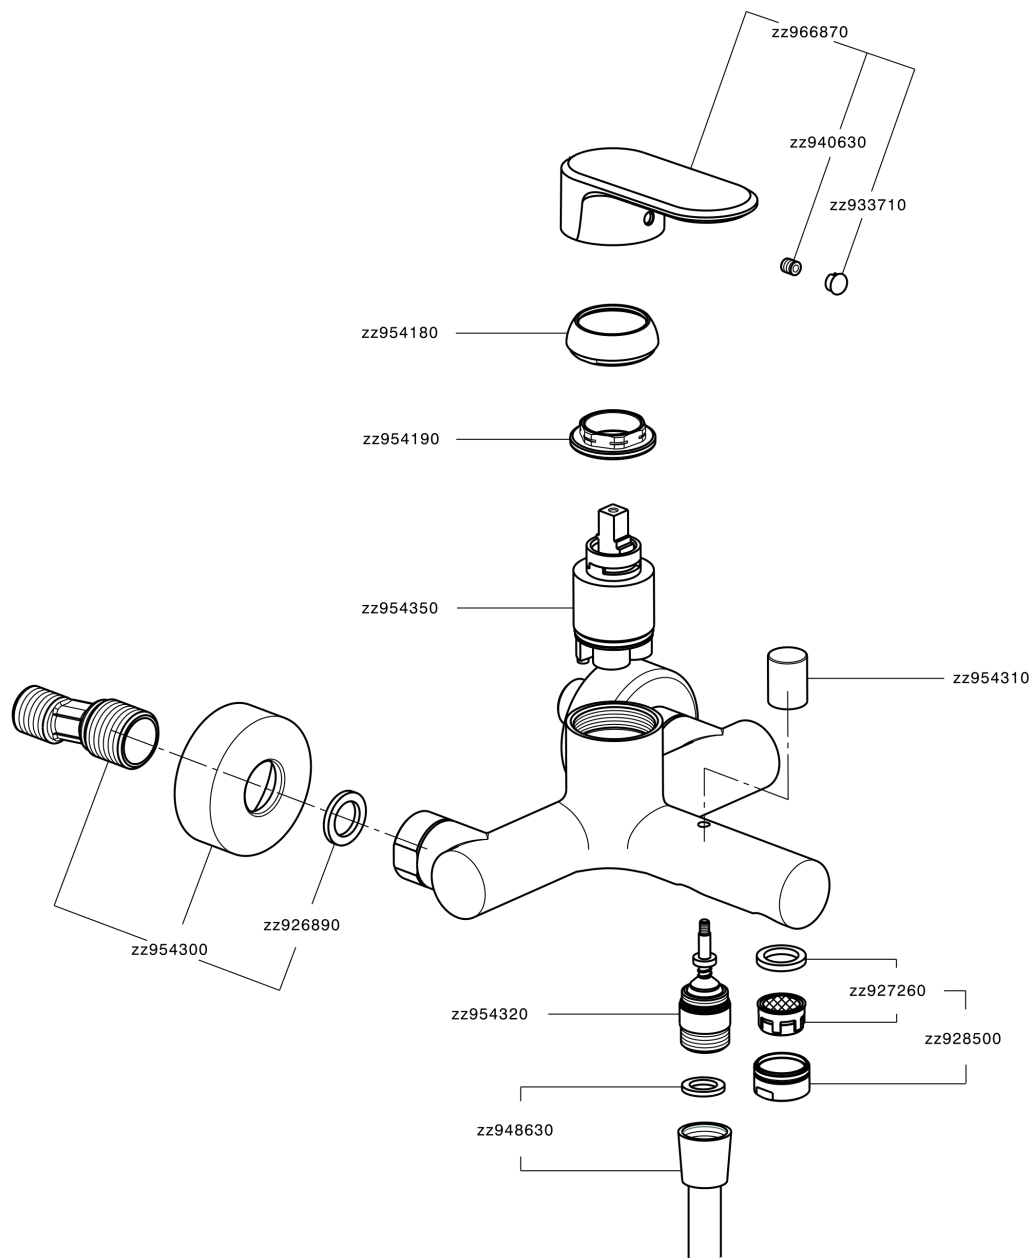

Single lever bath mixer LEVITY_LY000130

MODEL **LY000130**

Single lever bath mixer, without shower set, 1/2" flexible connection

AVAILABLE FINISHINGS

-  **21** 21 Chrome
-  **2B** 2B Polished Nickel
-  **2F** 2F Brushed Nickel
-  **40** 40 Matt Black
-  **4Q** 4Q Matt White

CHARACTERISTICS

Cartridge Spare Parts **ZZ95435000**

35 mm Cartridge

EcoStop

EcoStop feature limits water flow to approximately 50% of maximum output with one point of resistance on setting. Push slightly past the middle stop only when full water output is required. This will save water up to 50%.

Single lever bath mixer LEVITY_LY000130

LY000130

<https://en.huberitalia.com/single-lever-bath-mixer-levity-ly000130>

2026-04-08