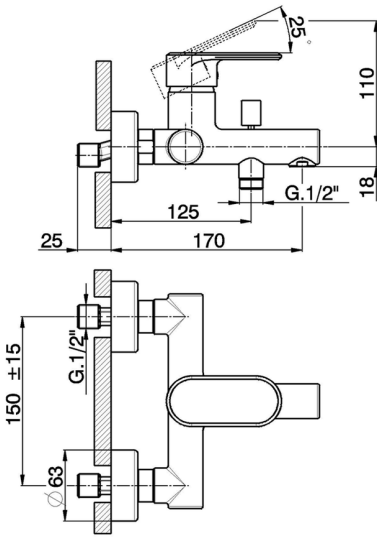

## Single lever bath mixer LEVITY\_LY000130

MODEL **LY000130**

Single lever bath mixer, without shower set, 1/2" flexible connection

### CHARACTERISTICS

Cartridge Spare Parts **ZZ95435000**

**35 mm Cartridge**

### EcoStop

EcoStop feature limits water flow to approximately 50% of maximum output with one point of resistance on setting. Push slightly past the middle stop only when full water output is required. This will save water up to 50%.