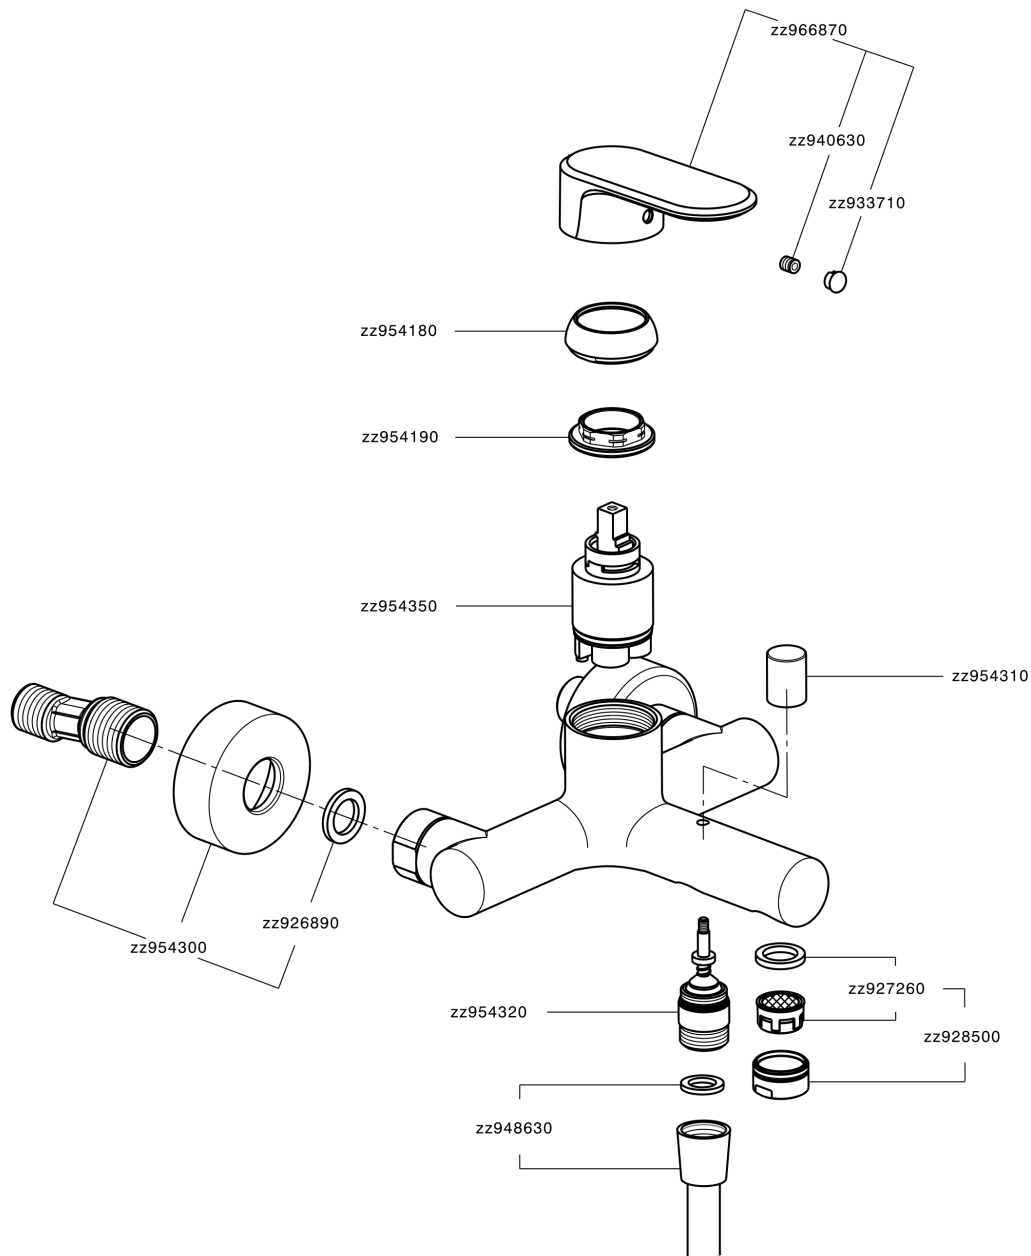

Single lever bath mixer LEVITY_LY000130

MODEL **LY000130**

Single lever bath mixer, without shower set, 1/2" flexible connection

AVAILABLE FINISHINGS

-  **21** 21 Chrome
-  **2B** 2B Polished Nickel
-  **2F** 2F Brushed Nickel
-  **40** 40 Matt Black
-  **4Q** 4Q Matt White

CHARACTERISTICS

Cartridge Spare Parts **ZZ95435000**

35 mm Cartridge

EcoStop

EcoStop feature limits water flow to approximately 50% of maximum output with one point of resistance on setting. Push slightly past the middle stop only when full water output is required. This will save water up to 50%.

Single lever bath mixer LEVITY_LY000130

LY000130

<https://en.huberitalia.com/single-lever-bath-mixer-levity-ly000130>

2026-05-15