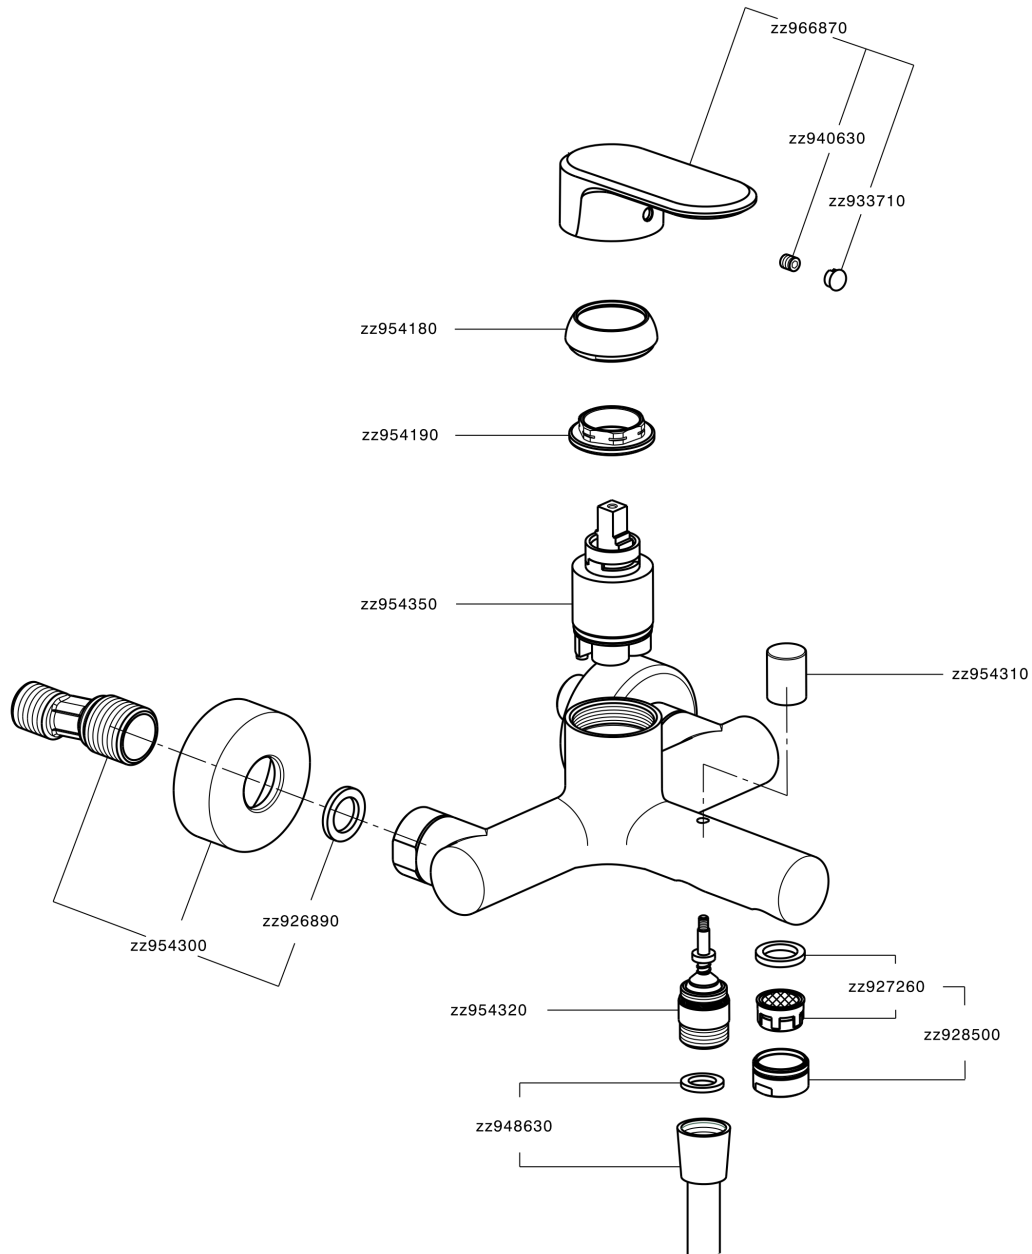

Single lever bath mixer LEVITY_LY000130

MODEL **LY000130**

Single lever bath mixer, without shower set, 1/2" flexible connection

AVAILABLE FINISHINGS

-  **21** 21 Chrome
-  **2B** 2B Polished Nickel
-  **2F** 2F Brushed Nickel
-  **40** 40 Matt Black
-  **4Q** 4Q Matt White

CHARACTERISTICS

Cartridge Spare Parts **ZZ95435000**

35 mm Cartridge

EcoStop

EcoStop feature limits water flow to approximately 50% of maximum output with one point of resistance on setting. Push slightly past the middle stop only when full water output is required. This will save water up to 50%.

Single lever bath mixer LEVITY_LY000130

LY000130

<https://en.huberitalia.com/single-lever-bath-mixer-levity-ly000130>

2026-06-05