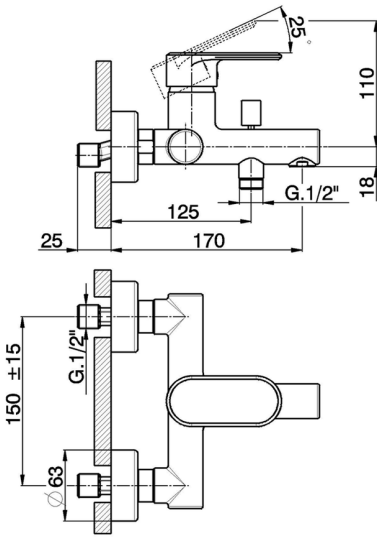

Single lever bath mixer LEVITY_LY000130

MODEL **LY000130**

Single lever bath mixer, without shower set, 1/2" flexible connection

AVAILABLE FINISHINGS

-  **21** 21 Chrome
-  **2B** 2B Polished Nickel
-  **2F** 2F Brushed Nickel
-  **40** 40 Matt Black
-  **4Q** 4Q Matt White

CHARACTERISTICS

Cartridge Spare Parts **ZZ95435000**

35 mm Cartridge

EcoStop

EcoStop feature limits water flow to approximately 50% of maximum output with one point of resistance on setting. Push slightly past the middle stop only when full water output is required. This will save water up to 50%.

Single lever bath mixer LEVITY_LY000130

LY000130

<https://en.huberitalia.com/single-lever-bath-mixer-levity-ly000130>

2026-05-15