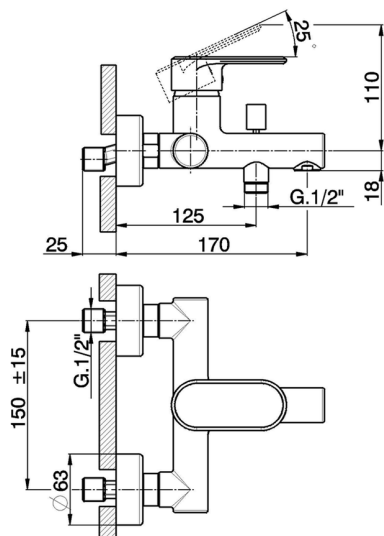

Single lever bath mixer LEVITY_LY000130

MODEL **LY000130**

Single lever bath mixer, without shower set, 1/2" flexible connection

AVAILABLE FINISHINGS

-  **21** 21 Chrome
-  **2B** 2B Polished Nickel
-  **2F** 2F Brushed Nickel
-  **40** 40 Matt Black
-  **4Q** 4Q Matt White

CHARACTERISTICS

Cartridge Spare Parts **ZZ95435000**

35 mm Cartridge

EcoStop

EcoStop feature limits water flow to approximately 50% of maximum output with one point of resistance on setting. Push slightly past the middle stop only when full water output is required. This will save water up to 50%.

Single lever bath mixer LEVITY_LY000130

LY000130

<https://en.huberitalia.com/single-lever-bath-mixer-levity-ly000130>

2026-04-08