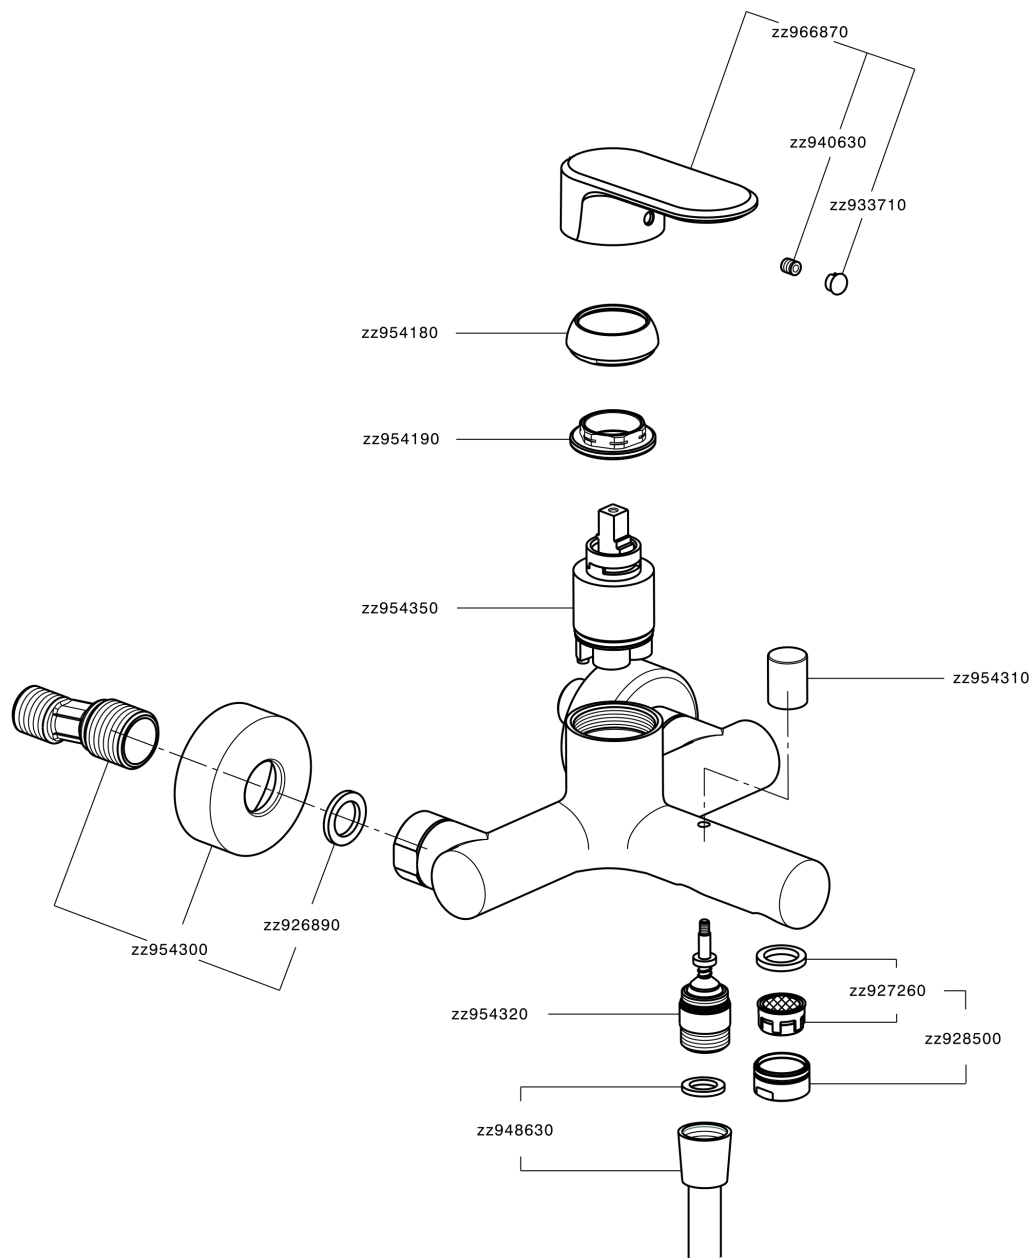

Single lever bath mixer LEVITY_LY000130

LY000130

<https://en.huberitalia.com/single-lever-bath-mixer-levity-ly000130>

2026-06-27