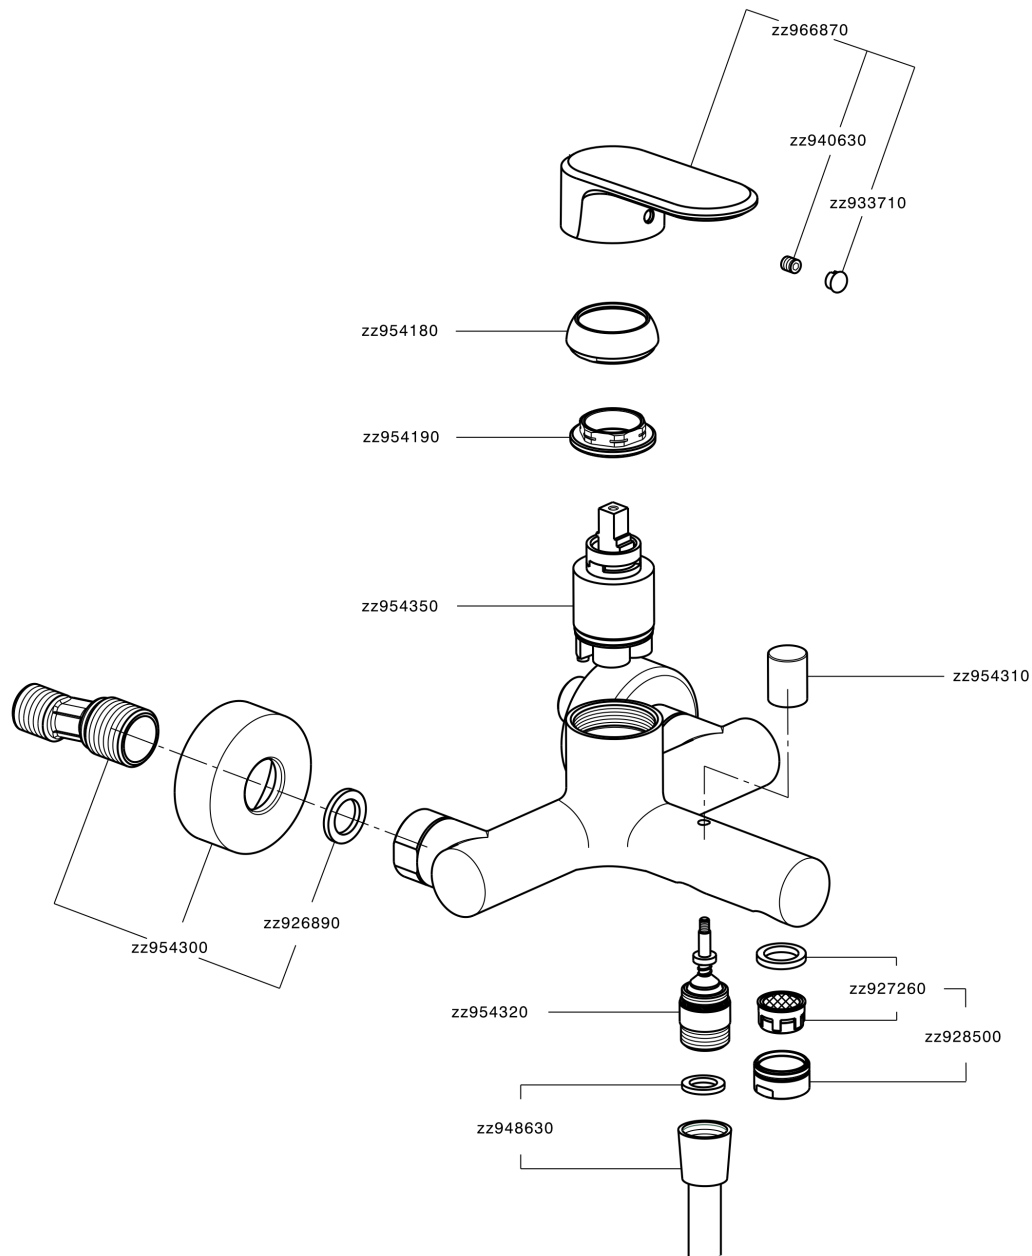

Single lever bath mixer LEVITY_LY000130

LY000130

<https://en.huberitalia.com/single-lever-bath-mixer-levity-ly000130>

2026-06-13