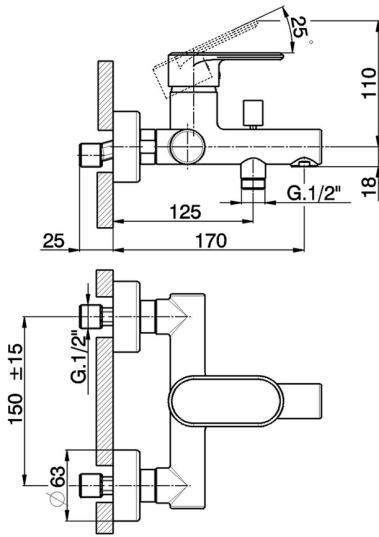

## Single lever bath mixer LEVITY\_LY000130

MODEL **LY000130**

Single lever bath mixer, without shower set, 1/2" flexible connection

### CHARACTERISTICS

Cartridge Spare Parts **ZZ95435000**

**35 mm Cartridge**

### EcoStop

EcoStop feature limits water flow to approximately 50% of maximum output with one point of resistance on setting. Push slightly past the middle stop only when full water output is required. This will save water up to 50%.