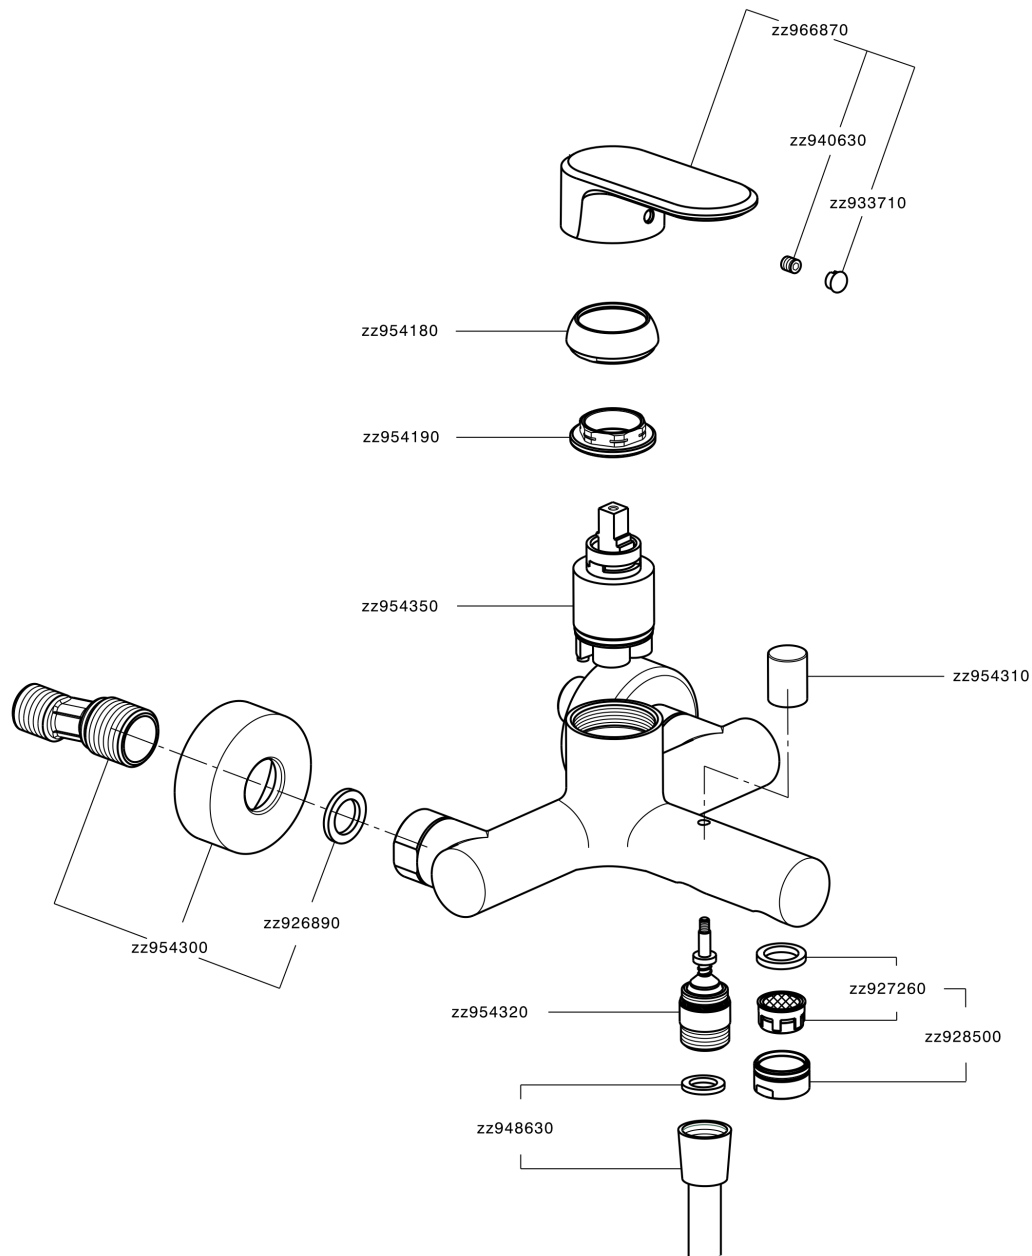

Single lever bath mixer LEVITY_LY000130

MODEL **LY000130**

Single lever bath mixer, without shower set, 1/2" flexible connection

AVAILABLE FINISHINGS

-  **21** 21 Chrome
-  **2B** 2B Polished Nickel
-  **2F** 2F Brushed Nickel
-  **40** 40 Matt Black
-  **4Q** 4Q Matt White

CHARACTERISTICS

Cartridge Spare Parts **ZZ95435000**

35 mm Cartridge

EcoStop

EcoStop feature limits water flow to approximately 50% of maximum output with one point of resistance on setting. Push slightly past the middle stop only when full water output is required. This will save water up to 50%.

Single lever bath mixer LEVITY_LY000130

LY000130

<https://en.huberitalia.com/single-lever-bath-mixer-levity-ly000130>

2026-04-06