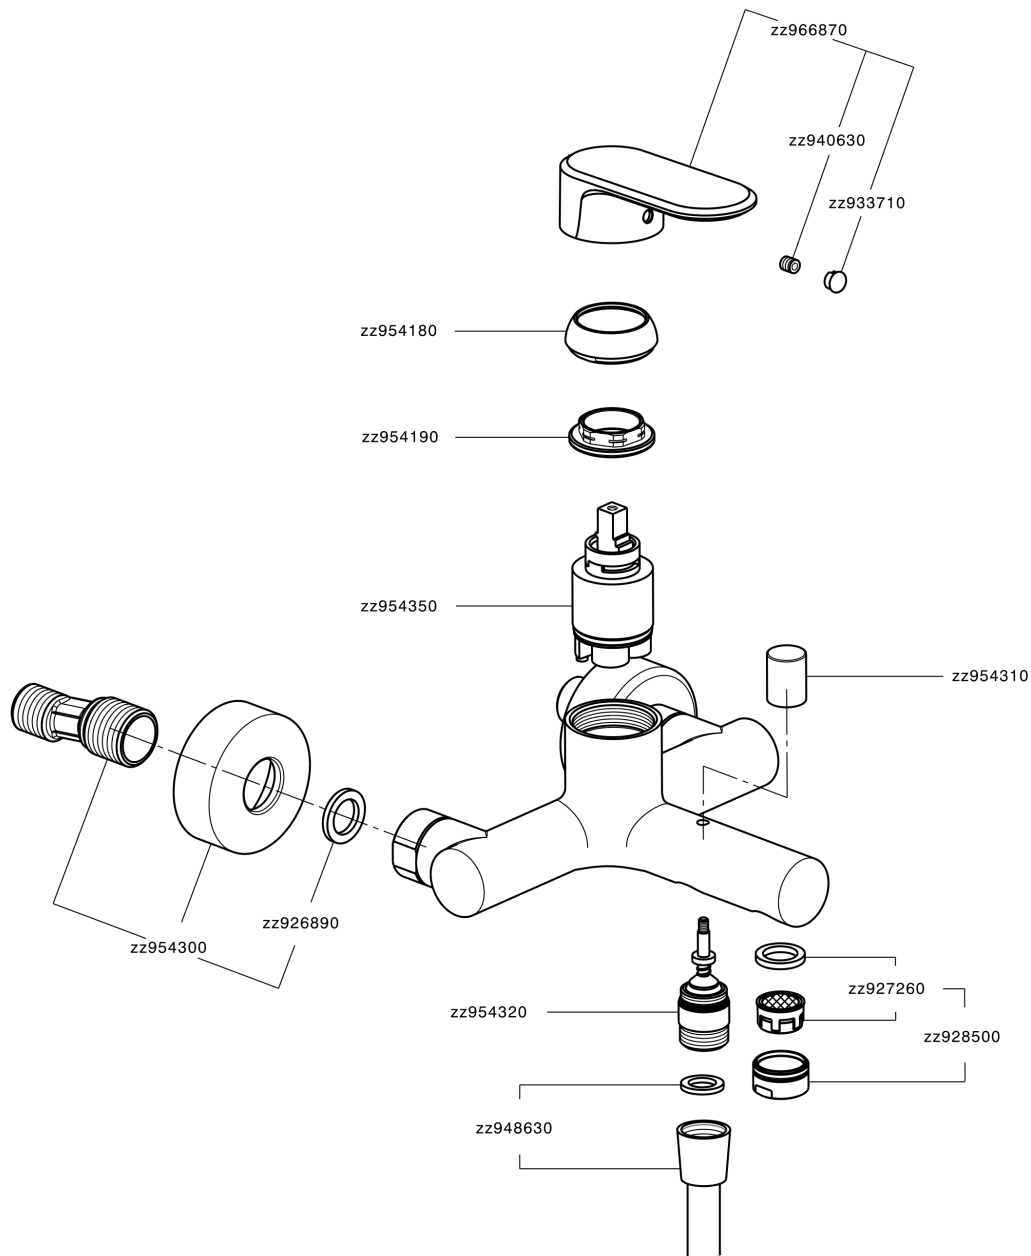

Single lever bath mixer LEVITY_LY000130

MODEL **LY000130**

Single lever bath mixer, without shower set, 1/2" flexible connection

AVAILABLE FINISHINGS

-  **21** 21 Chrome
-  **2B** 2B Polished Nickel
-  **2F** 2F Brushed Nickel
-  **40** 40 Matt Black
-  **4Q** 4Q Matt White

CHARACTERISTICS

Cartridge Spare Parts **ZZ95435000**

35 mm Cartridge

EcoStop

EcoStop feature limits water flow to approximately 50% of maximum output with one point of resistance on setting. Push slightly past the middle stop only when full water output is required. This will save water up to 50%.

Single lever bath mixer LEVITY_LY000130

LY000130

<https://en.huberitalia.com/single-lever-bath-mixer-levity-ly000130>

2026-06-06