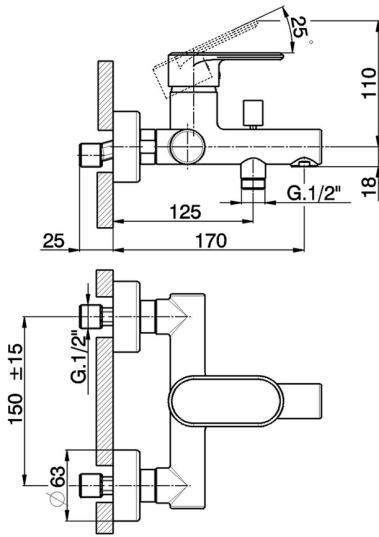

Single lever bath mixer LEVITY_LY000130

MODEL **LY000130**

Single lever bath mixer, without shower set, 1/2" flexible connection

AVAILABLE FINISHINGS

-  **21** 21 Chrome
-  **2B** 2B Polished Nickel
-  **2F** 2F Brushed Nickel
-  **40** 40 Matt Black
-  **4Q** 4Q Matt White

CHARACTERISTICS

Cartridge Spare Parts **ZZ95435000**

35 mm Cartridge

EcoStop

EcoStop feature limits water flow to approximately 50% of maximum output with one point of resistance on setting. Push slightly past the middle stop only when full water output is required. This will save water up to 50%.

Single lever bath mixer LEVITY_LY000130

LY000130

<https://en.huberitalia.com/single-lever-bath-mixer-levity-ly000130>

2026-06-06