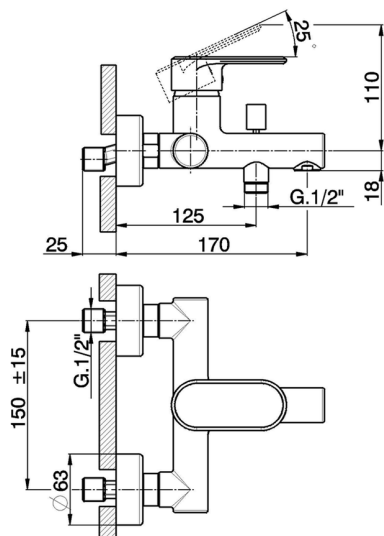

Single lever bath mixer LEVITY_LY000130

MODEL **LY000130**

Single lever bath mixer, without shower set, 1/2" flexible connection

AVAILABLE FINISHINGS

-  **21** 21 Chrome
-  **2B** 2B Polished Nickel
-  **2F** 2F Brushed Nickel
-  **40** 40 Matt Black
-  **4Q** 4Q Matt White

CHARACTERISTICS

Cartridge Spare Parts **ZZ95435000**

35 mm Cartridge

EcoStop

EcoStop feature limits water flow to approximately 50% of maximum output with one point of resistance on setting. Push slightly past the middle stop only when full water output is required. This will save water up to 50%.

Single lever bath mixer LEVITY_LY000130

LY000130

<https://en.huberitalia.com/single-lever-bath-mixer-levity-ly000130>

2026-04-06