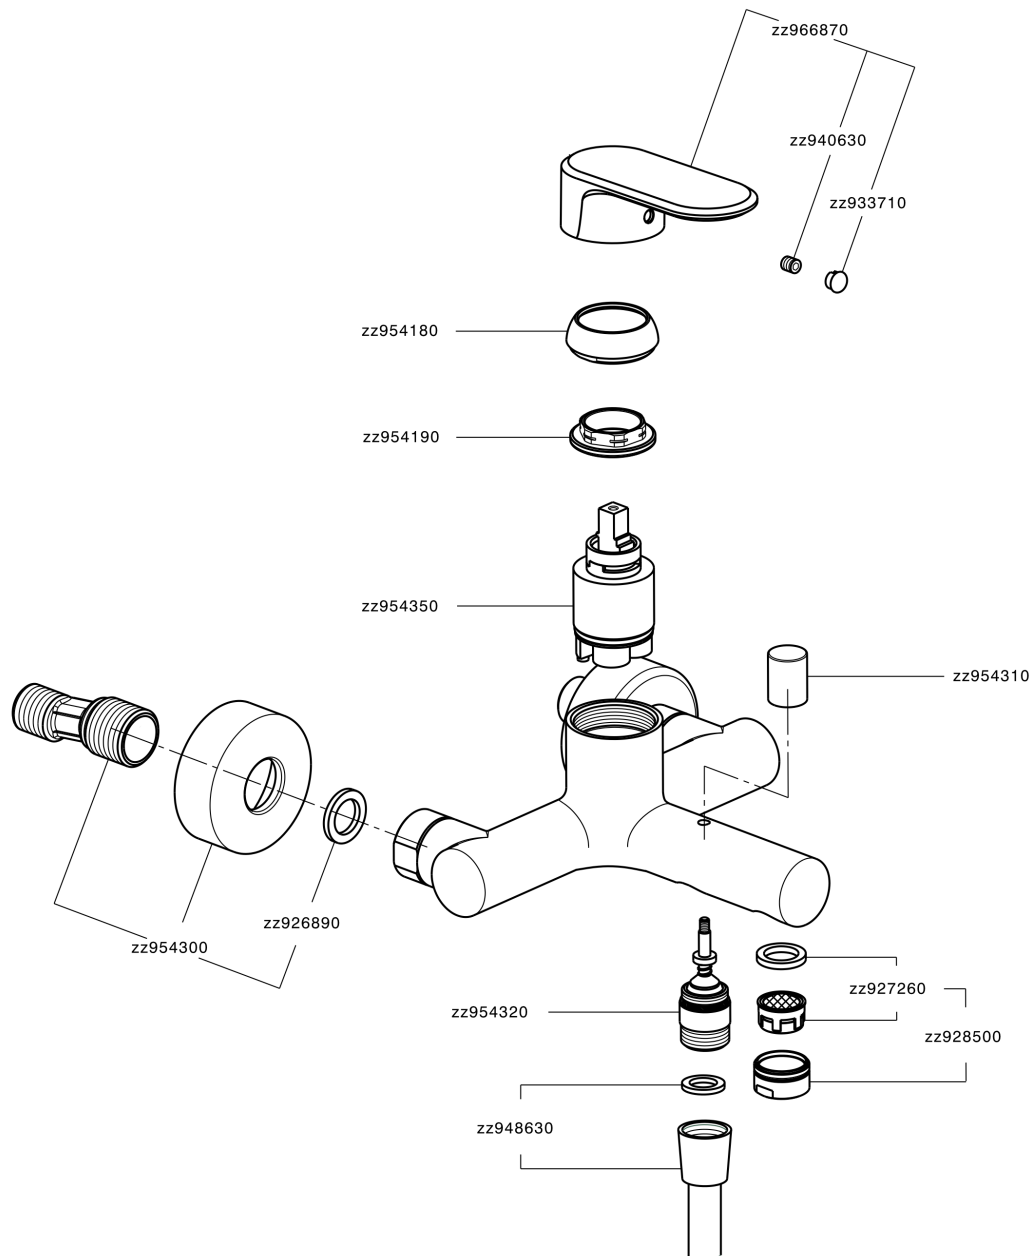

Single lever bath mixer LEVITY_LY000130

MODEL **LY000130**

Single lever bath mixer, without shower set, 1/2" flexible connection

AVAILABLE FINISHINGS

-  **21** 21 Chrome
-  **2B** 2B Polished Nickel
-  **2F** 2F Brushed Nickel
-  **40** 40 Matt Black
-  **4Q** 4Q Matt White

CHARACTERISTICS

Cartridge Spare Parts **ZZ95435000**

35 mm Cartridge

EcoStop

EcoStop feature limits water flow to approximately 50% of maximum output with one point of resistance on setting. Push slightly past the middle stop only when full water output is required. This will save water up to 50%.

Single lever bath mixer LEVITY_LY000130

LY000130

<https://en.huberitalia.com/single-lever-bath-mixer-levity-ly000130>

2026-04-08