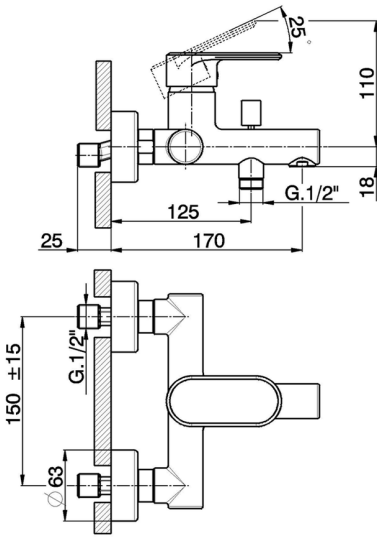

Single lever bath mixer LEVITY_LY000130

MODEL **LY000130**

Single lever bath mixer, without shower set, 1/2" flexible connection

AVAILABLE FINISHINGS

-  **21** 21 Chrome
-  **2B** 2B Polished Nickel
-  **2F** 2F Brushed Nickel
-  **40** 40 Matt Black
-  **4Q** 4Q Matt White

CHARACTERISTICS

Cartridge Spare Parts **ZZ95435000**

35 mm Cartridge

EcoStop

EcoStop feature limits water flow to approximately 50% of maximum output with one point of resistance on setting. Push slightly past the middle stop only when full water output is required. This will save water up to 50%.

Single lever bath mixer LEVITY_LY000130

LY000130

<https://en.huberitalia.com/single-lever-bath-mixer-levity-ly000130>

2026-04-08