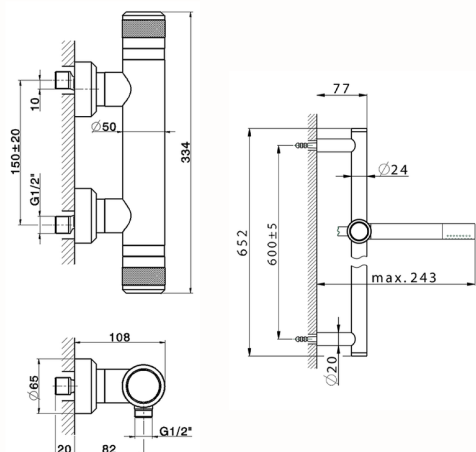

## Thermostatic shower mixer with sliding bar CHRONOS\_CRS01010

MODEL **CRS01010**

Thermostatic shower mixer with sliding bar, 60 cm slide rail kit with sliding bracket, Brass D.24mm minimalist one spray handshower, 150 cm SUPREME smooth flexible hose

### CHARACTERISTICS

Cartridge Spare Parts **22.04A.AR - ZZ97279004**

**Argo 2 (long filter) Thermostatic Valve**