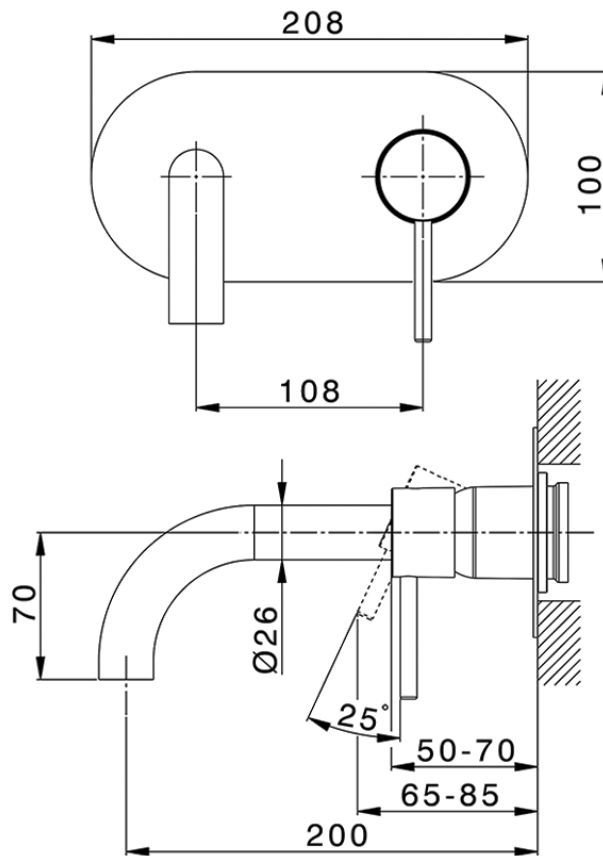

Exposed part for single lever washbasin valve NUOVA KIRUNA_K2005510

K2005510

<https://en.huberitalia.com/exposed-part-for-single-lever-washbasin-valve-nuova-kiruna-k2005510>

Piastra/Plate/Plaque/Platte/Placa

2-3mm: XX 56-76

10mm: XX 48-68