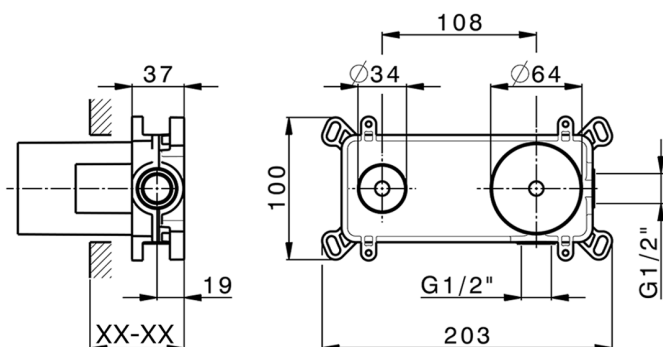

Exposed part for single lever washbasin valve NUOVA KIRUNA_K2005510

MODEL **K2005510**

Exposed part for single lever basin mixer, without concealed part, spout L.200 mm, for item Easy-Box ZB002450 and art. ZB025510

Required concealed parts **ZB002450**

Concealed single lever washbasin mixer Easy-Box CONCEALED_ZB002450

MODEL **ZB002450**

Concealed single lever washbasin mixer
Easy-Box, with protection guard box, without trim kit

AVAILABLE FINISHINGS

CHARACTERISTICS

Concealed **1**
Cartridge Spare Parts **ZZ95409000**
35 mm Cartridge

Piastra/Plate/Plaque/Platte/Placa

2-3mm: XX 56-76

10mm: XX 48-68

EcoStop

EcoStop feature limits water flow to approximately 50% of maximum output with one point of resistance on setting. Push slightly past the middle stop only when full water output is required. This will save water up to 50%.