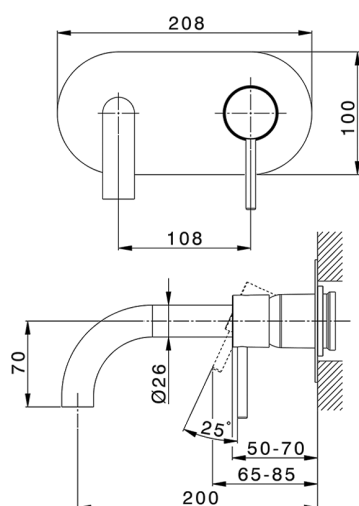

CHARACTERISTICS

Installation **Concealed**

Required concealed parts **ZB002450**