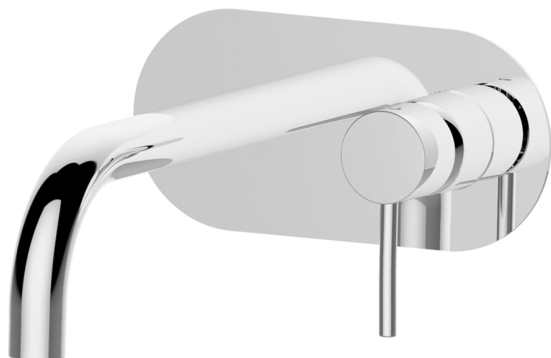

Exposed part for single lever washbasin valve NUOVA KIRUNA_K2005510

MODEL **K2005510**

Exposed part for single lever basin mixer, without concealed part, spout L.200 mm, for item Easy-Box ZB002450 and art. ZB025510

AVAILABLE FINISHINGS

-  **21** 21 Chrome
-  **26** 26 Old Copper
-  **2F** 2F Brushed Nickel
-  **2W** 2W Brushed Gold
-  **40** 40 Matt Black
-  **4Q** 4Q Matt White

CHARACTERISTICS

Installation **Concealed**

Required concealed parts **ZB002450**

Concealed single lever washbasin mixer Easy-Box CONCEALED_ZB002450

MODEL **ZB002450**

Concealed single lever washbasin mixer
Easy-Box, with protection guard box, without trim kit

AVAILABLE FINISHINGS

CHARACTERISTICS

Concealed **1**
Cartridge Spare Parts **ZZ95409000**
35 mm Cartridge

Piastra/Plate/Plaque/Platte/Placa

2-3mm: XX 56-76

10mm: XX 48-68

EcoStop

EcoStop feature limits water flow to approximately 50% of maximum output with one point of resistance on setting. Push slightly past the middle stop only when full water output is required. This will save water up to 50%.