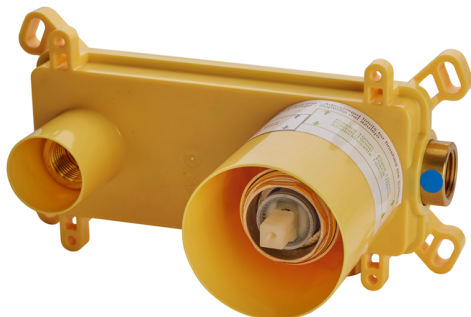

Exposed part for single lever washbasin valve NUOVA KIRUNA_K2005510

MODEL **K2005510**

Exposed part for single lever basin mixer, without concealed part, spout L.200 mm, for item Easy-Box ZB002450 and art. ZB025510

AVAILABLE FINISHINGS

-  **21** 21 Chrome
-  **26** 26 Old Copper
-  **2F** 2F Brushed Nickel
-  **2W** 2W Brushed Gold
-  **40** 40 Matt Black
-  **4Q** 4Q Matt White

CHARACTERISTICS

Installation **Concealed**

Required concealed parts **ZB002450**

Concealed single lever washbasin mixer Easy-Box CONCEALED_ZB002450

MODEL **ZB002450**

Concealed single lever washbasin mixer
Easy-Box, with protection guard box, without trim kit

AVAILABLE FINISHINGS

CHARACTERISTICS

Concealed **1**
Cartridge Spare Parts **ZZ95409000**
35 mm Cartridge

Piastra/Plate/Plaque/Platte/Placa

2-3mm: XX 56-76

10mm: XX 48-68

EcoStop

EcoStop feature limits water flow to approximately 50% of maximum output with one point of resistance on setting. Push slightly past the middle stop only when full water output is required. This will save water up to 50%.