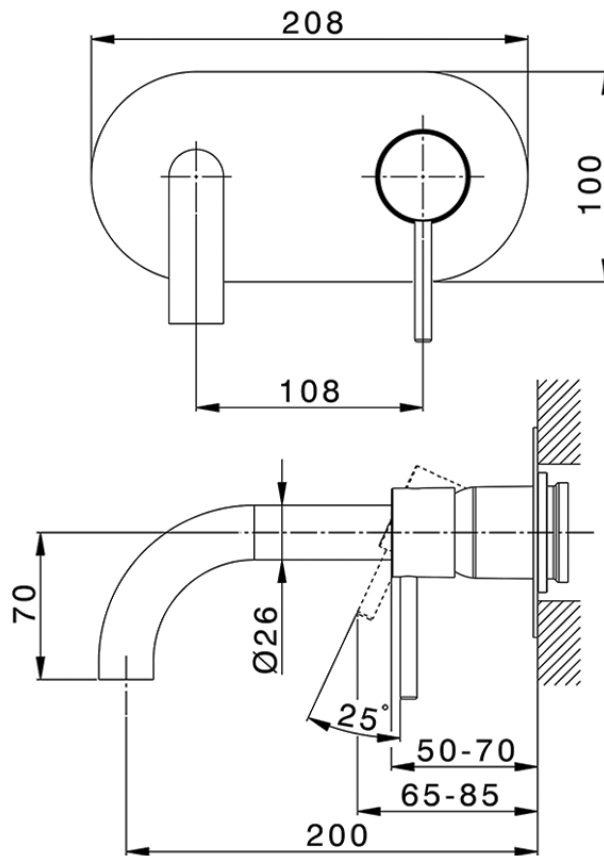

## Exposed part for single lever washbasin valve NUOVA KIRUNA\_K2005510

K2005510

<https://en.huberitalia.com/exposed-part-for-single-lever-washbasin-valve-nuova-kiruna-k2005510>

Piastra/Plate/Plaque/Platte/Placa

2-3mm: XX 56-76

10mm: XX 48-68