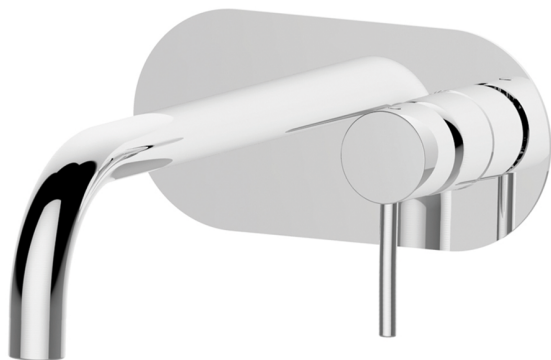

## Exposed part for single lever washbasin valve NUOVA KIRUNA\_K2005510

MODEL **K2005510**

Exposed part for single lever basin mixer, without concealed part, spout L.200 mm, for item Easy-Box ZB002450 and art. ZB025510

### AVAILABLE FINISHINGS

-  **21** 21 Chrome
-  **26** 26 Old Copper
-  **2F** 2F Brushed Nickel
-  **2W** 2W Brushed Gold
-  **40** 40 Matt Black
-  **4Q** 4Q Matt White

## Concealed single lever washbasin mixer Easy-Box CONCEALED\_ZB002450

MODEL **ZB002450**

Concealed single lever washbasin mixer  
Easy-Box, with protection guard box, without trim kit

AVAILABLE FINISHINGS

CHARACTERISTICS

Concealed **1**  
Cartridge Spare Parts **ZZ95409000**  
**35 mm Cartridge**

Piastra/Plate/Plaque/Platte/Placa

2-3mm: XX 56-76

10mm: XX 48-68