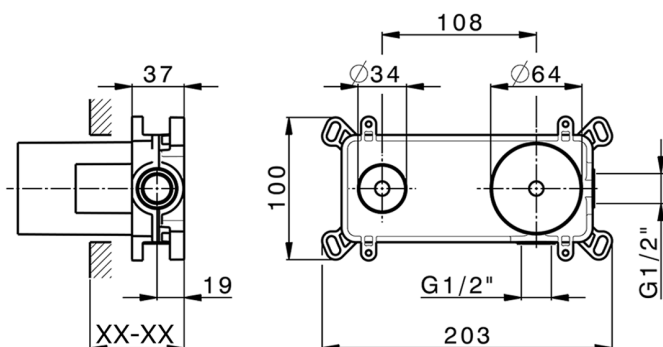

## Exposed part for single lever washbasin valve NUOVA KIRUNA\_K2005510

MODEL **K2005510**

Exposed part for single lever basin mixer, without concealed part, spout L.200 mm, for item Easy-Box ZB002450 and art. ZB025510

## Concealed single lever washbasin mixer Easy-Box CONCEALED\_ZB002450

MODEL **ZB002450**

Concealed single lever washbasin mixer  
Easy-Box, with protection guard box, without trim kit

AVAILABLE FINISHINGS

CHARACTERISTICS

Concealed **1**  
Cartridge Spare Parts **ZZ95409000**  
**35 mm Cartridge**

Piastra/Plate/Plaque/Platte/Placa

2-3mm: XX 56-76

10mm: XX 48-68