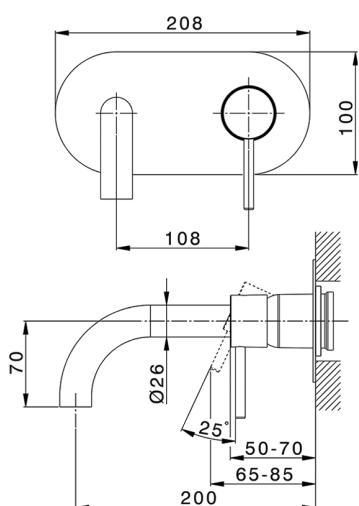

## Exposed part for single lever washbasin valve NUOVA KIRUNA\_K2005510

MODEL **K2005510**

Exposed part for single lever basin mixer, without concealed part, spout L.200 mm, for item Easy-Box ZB002450 and art. ZB025510

## Concealed single lever washbasin mixer Easy-Box CONCEALED\_ZB002450

MODEL **ZB002450**

Concealed single lever washbasin mixer  
Easy-Box, with protection guard box, without trim kit

AVAILABLE FINISHINGS

CHARACTERISTICS

Concealed **1**  
Cartridge Spare Parts **ZZ95409000**  
**35 mm Cartridge**

Piastra/Plate/Plaque/Platte/Placa

2-3mm: XX 56-76

10mm: XX 48-68