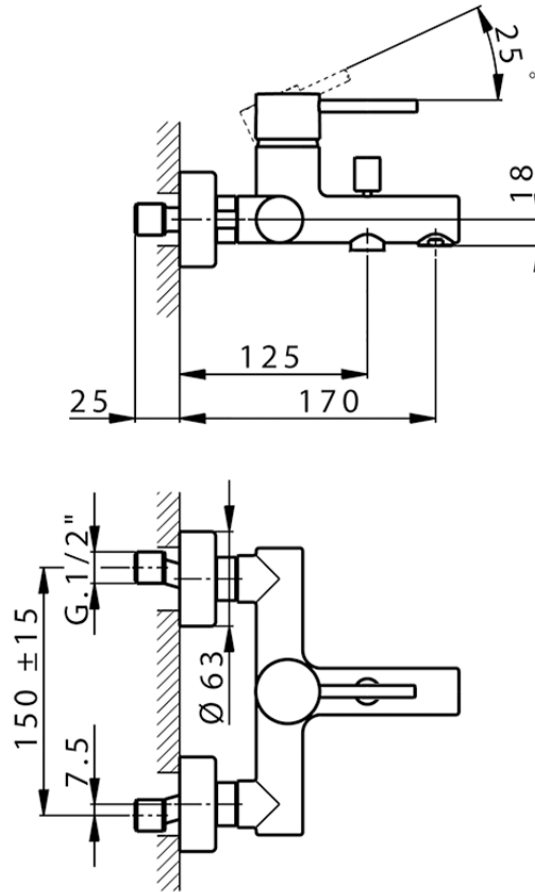

Single lever bath mixer NUOVA KIRUNA_K2000130

TV000130

<https://en.huberitalia.com/single-lever-bath-mixer-nuova-kiruna-k2000130>

2024-12-19