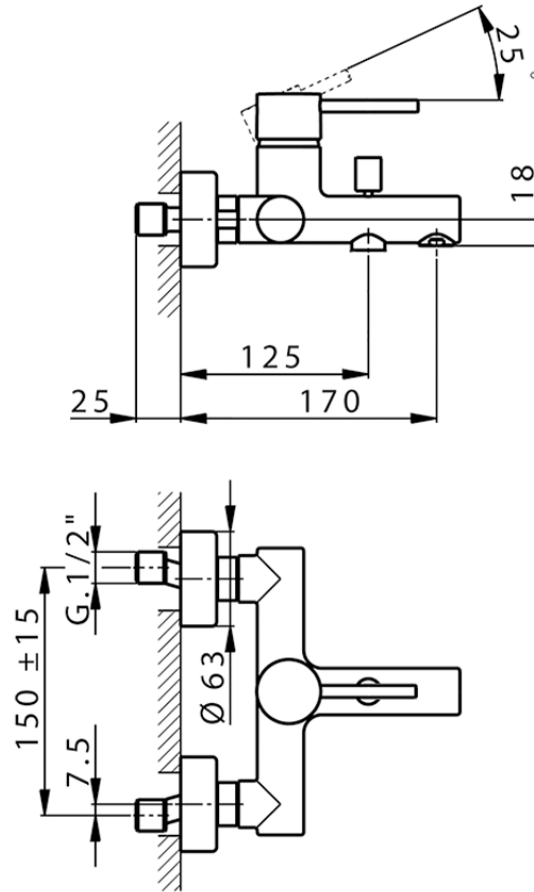

## Single lever bath mixer NUOVA KIRUNA\_K2000130

TV000130

<https://en.huberitalia.com/single-lever-bath-mixer-nuova-kiruna-k2000130>

2024-12-19