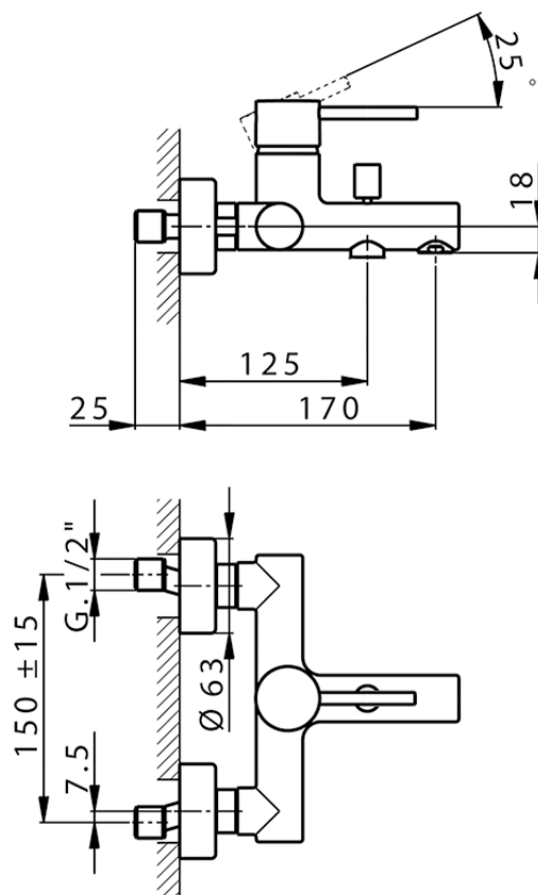

Single lever bath mixer NUOVA KIRUNA_K2000130

TV000130

<https://en.huberitalia.com/single-lever-bath-mixer-nuova-kiruna-k2000130>

2024-12-18