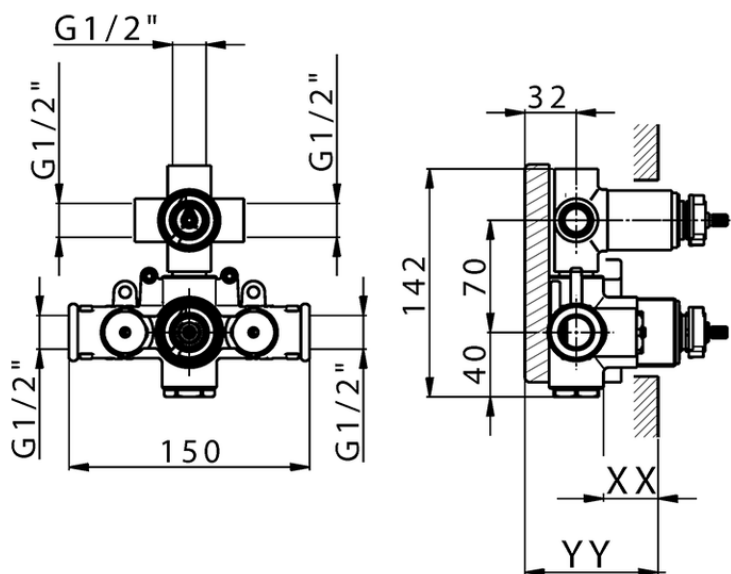

## Exposed part for 3-outlet con.thermo.shower valve TRATTO EVO\_TV018200

TV018200

<https://en.huberitalia.com/exposed-part-for-3-outlet-con-thermo-shower-valve-tratto-evo-tv018200>

Piastra/Plate/Plaque/Platte/Placa

2-3mm: XX 25-40 YY 76-91

10 mm: XX 16-31 YY 65-80