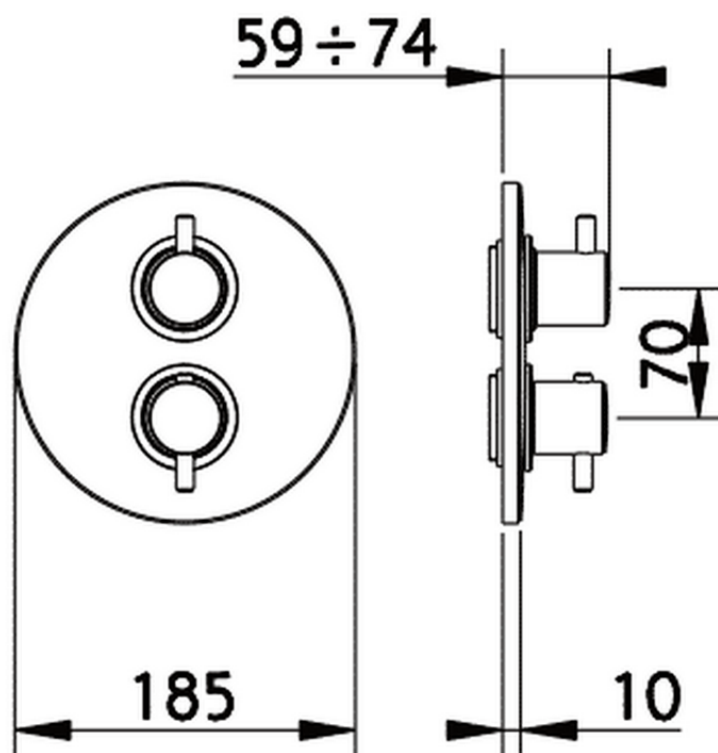

## Exposed part for 3-outlet con.thermo.shower valve TRATTO EVO\_TV018200

TV018200

<https://en.huberitalia.com/exposed-part-for-3-outlet-con-thermo-shower-valve-tratto-evo-tv018200>

Piastra/Plate/Plaque/Platte/Placa

2-3mm: XX 25-40 YY 76-91

10 mm: XX 16-31 YY 65-80