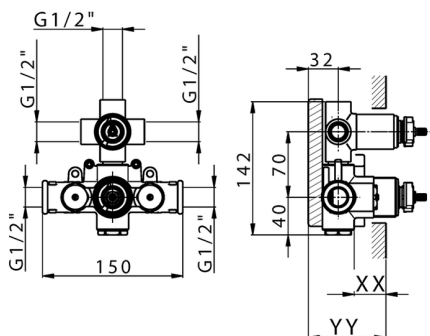

## 3-outlet Concealed thermostatic shower valve CONCEALED\_ZB018201

MODEL **ZB018201**

3-Outlet Concealed thermostatic mixer, with 3-outlet diverter, without trim kit

AVAILABLE FINISHINGS

CHARACTERISTICS

Installation **Concealed**

Cartridge Spare Parts **24.04A.PP**

**8x20 Plus P Thermostatic Valve**

Concealed **1**

Piastra/Plate/Plaque/Platte/Placa

2-3mm: XX 25-40 YY 76-91

10 mm: XX 16-31 YY 65-80