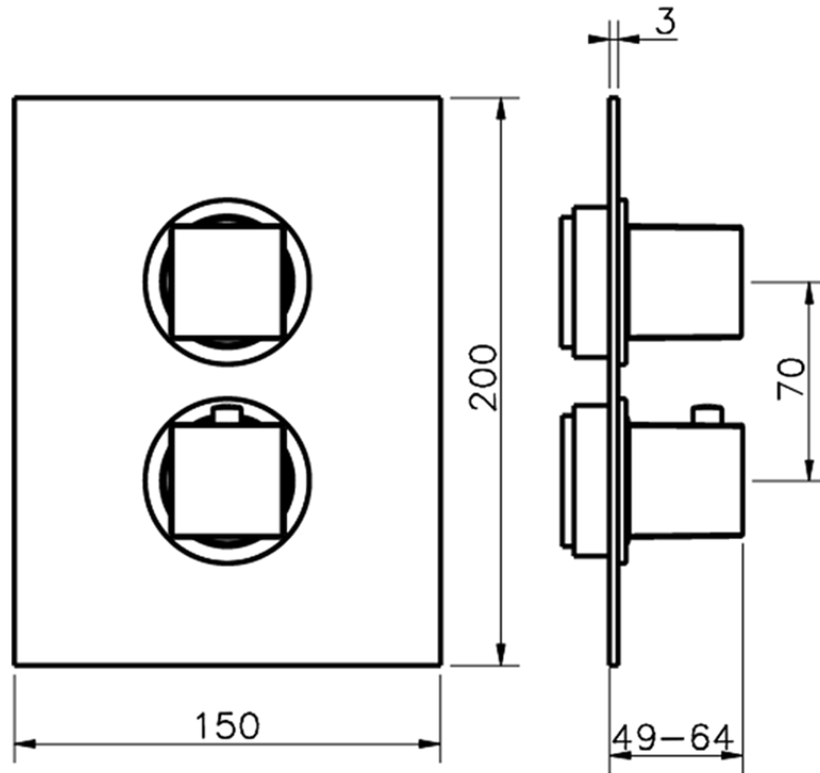

Exposed part for con.thermo.shower valve, 2-outlet NUOVA EGO_NE018100

NE018100

<https://en.huberitalia.com/exposed-part-for-con-thermo-shower-valve-2-outlet-nuova-ego-ne018100>

Piastra/Plate/Plaque/Platte/Placa

2-3mm: XX 25-40 YY 76-91

10 mm: XX 16-31 YY 65-80

ZB018101

<https://en.huberitalia.com/2-outlet-concealed-thermostatic-shower-valve-concealed-zb018101>

2025-01-02