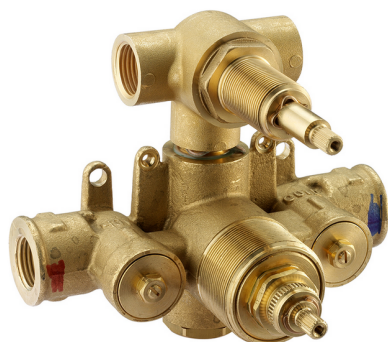

## Exposed part for con.thermo.shower valve, 2-outlet NUOVA EGO\_NE018100

MODEL **NE018100**

Exposed part for 2-outlet thermostatic mixer, with 2-outlet diverter, without concealed part, for item ZB018101

### Thermostatic

The Huber thermostatic is your personal water manager, helping you to handle, control and save water and energy.

## 2-outlet Concealed thermostatic shower valve CONCEALED\_ZB018101

MODEL **ZB018101**

2-outlet Concealed thermostatic mixer, with 2-outlet diverter, without trim kit

AVAILABLE FINISHINGS

CHARACTERISTICS

Installation	<b>Concealed</b>
Cartridge Spare Parts	<b>24.04A.PP</b>
<b>8x20 Plus P Thermostatic Valve</b>	
Concealed	<b>1</b>

### DeviaStop

The Huber Devia Stop technology allows to adjust the water flow and to direct it to the selected output point (overhead soaker, hand shower, etc).