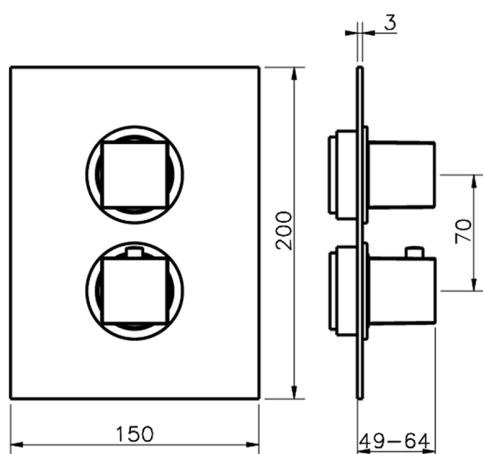

CHARACTERISTICS

Installation **Concealed**
Required concealed parts **ZB018101**

Thermostatic

The Huber thermostatic is your personal water manager, helping you to handle, control and save water and energy.