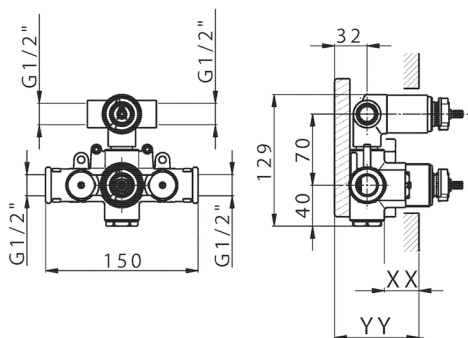

## 2-outlet Concealed thermostatic shower valve CONCEALED\_ZB018101

MODEL **ZB018101**

2-outlet Concealed thermostatic mixer, with 2-outlet diverter, without trim kit

AVAILABLE FINISHINGS

CHARACTERISTICS

Installation	<b>Concealed</b>
Cartridge Spare Parts	<b>24.04A.PP</b>
<b>8x20 Plus P Thermostatic Valve</b>	
Concealed	<b>1</b>

Piastra/Plate/Plaque/Platte/Placa

2-3mm: XX 25-40 YY 76-91

10 mm: XX 16-31 YY 65-80