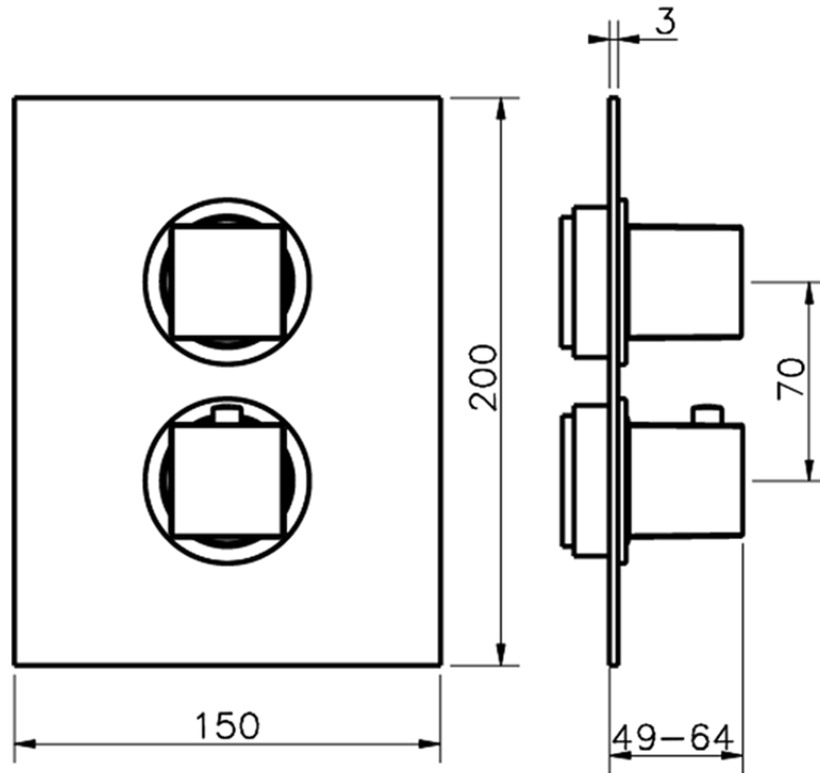

Exposed part for con.thermo.shower valve, 2-outlet NUOVA EGO_NE018100

NE018100

<https://en.huberitalia.com/exposed-part-for-con-thermo-shower-valve-2-outlet-nuova-ego-ne018100>

Piastra/Plate/Plaque/Platte/Placa

2-3mm: XX 25-40 YY 76-91

10 mm: XX 16-31 YY 65-80

ZB018101

<https://en.huberitalia.com/2-outlet-concealed-thermostatic-shower-valve-concealed-zb018101>

2025-01-05