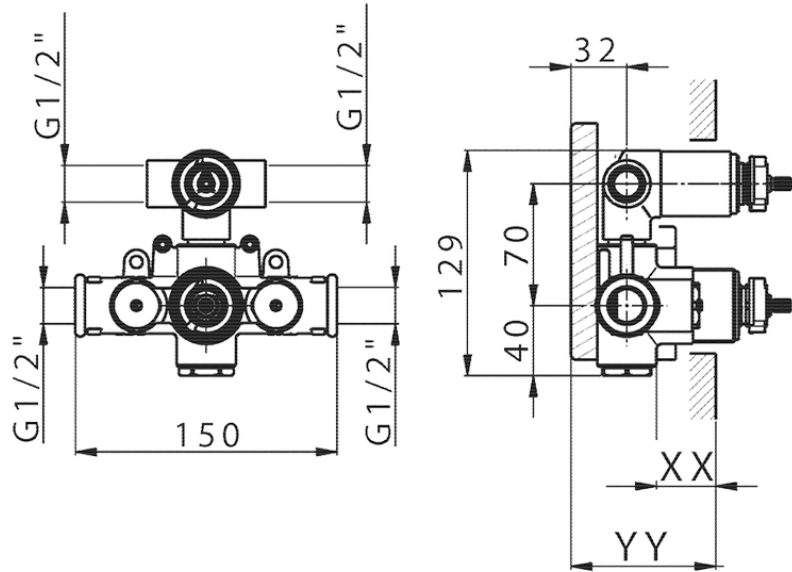

Exposed part for con.thermo.shower valve, 2-outlet NUOVA EGO_NE018100

NE018100

<https://en.huberitalia.com/exposed-part-for-con-thermo-shower-valve-2-outlet-nuova-ego-ne018100>

Piastra/Plate/Plaque/Platte/Placa

2-3mm: XX 25-40 YY 76-91

10 mm: XX 16-31 YY 65-80

ZB018101

<https://en.huberitalia.com/2-outlet-concealed-thermostatic-shower-valve-concealed-zb018101>

2025-01-05