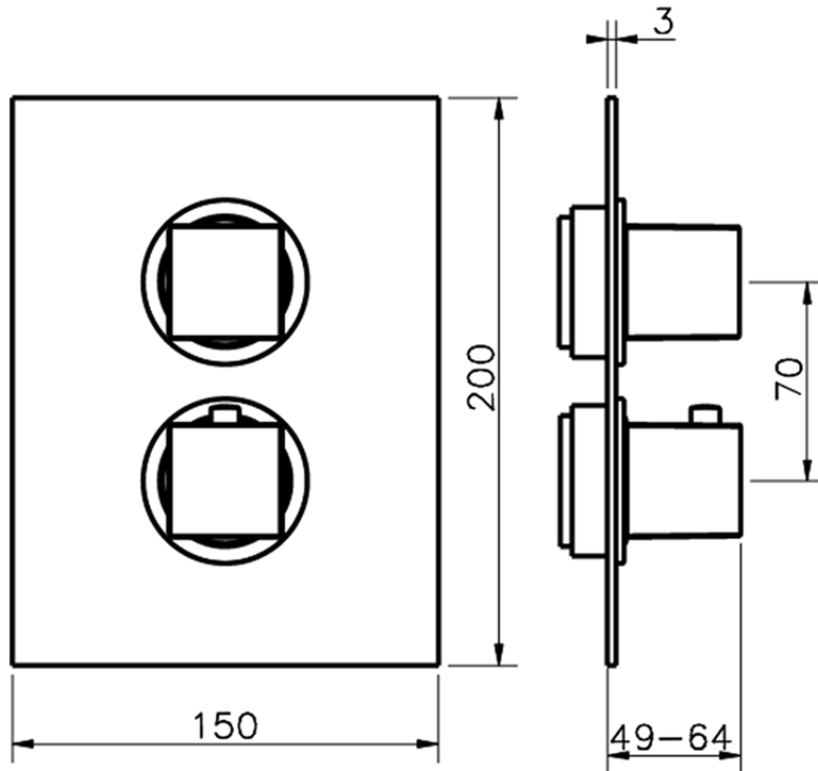

Exposed part for con.thermo.shower valve, 2-outlet NUOVA EGO_NE018100

NE018100

<https://en.huberitalia.com/exposed-part-for-con-thermo-shower-valve-2-outlet-nuova-ego-ne018100>

Piastra/Plate/Plaque/Platte/Placa

2-3mm: XX 25-40 YY 76-91

10 mm: XX 16-31 YY 65-80

ZB018101

<https://en.huberitalia.com/2-outlet-concealed-thermostatic-shower-valve-concealed-zb018101>

2025-01-05