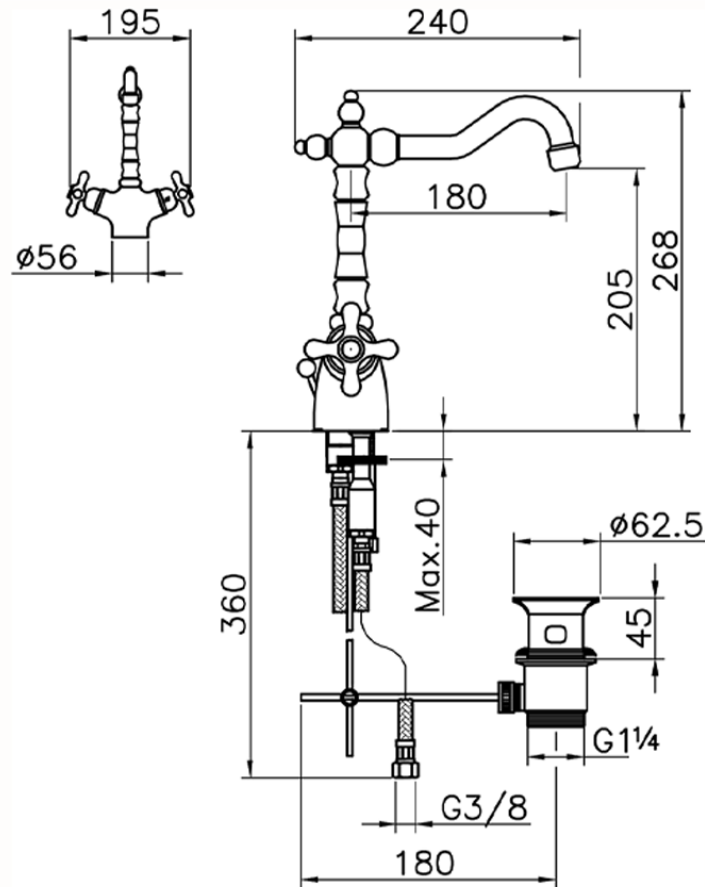

Thermostatic washbasin mixer CROISSETTE_CST52010

CST52010

<https://en.huberitalia.com/thermostatic-washbasin-mixer-croisette-cst52010>

2024-11-15