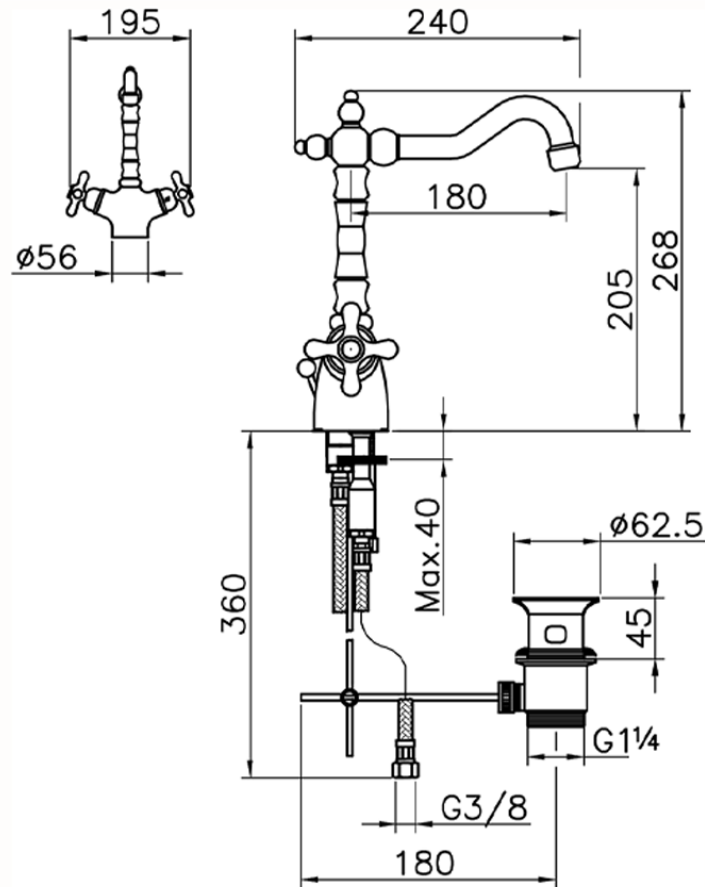

Thermostatic washbasin mixer CROISSETTE\_CST52010

CST52010

<https://en.huberitalia.com/thermostatic-washbasin-mixer-croisette-cst52010>

2024-11-15