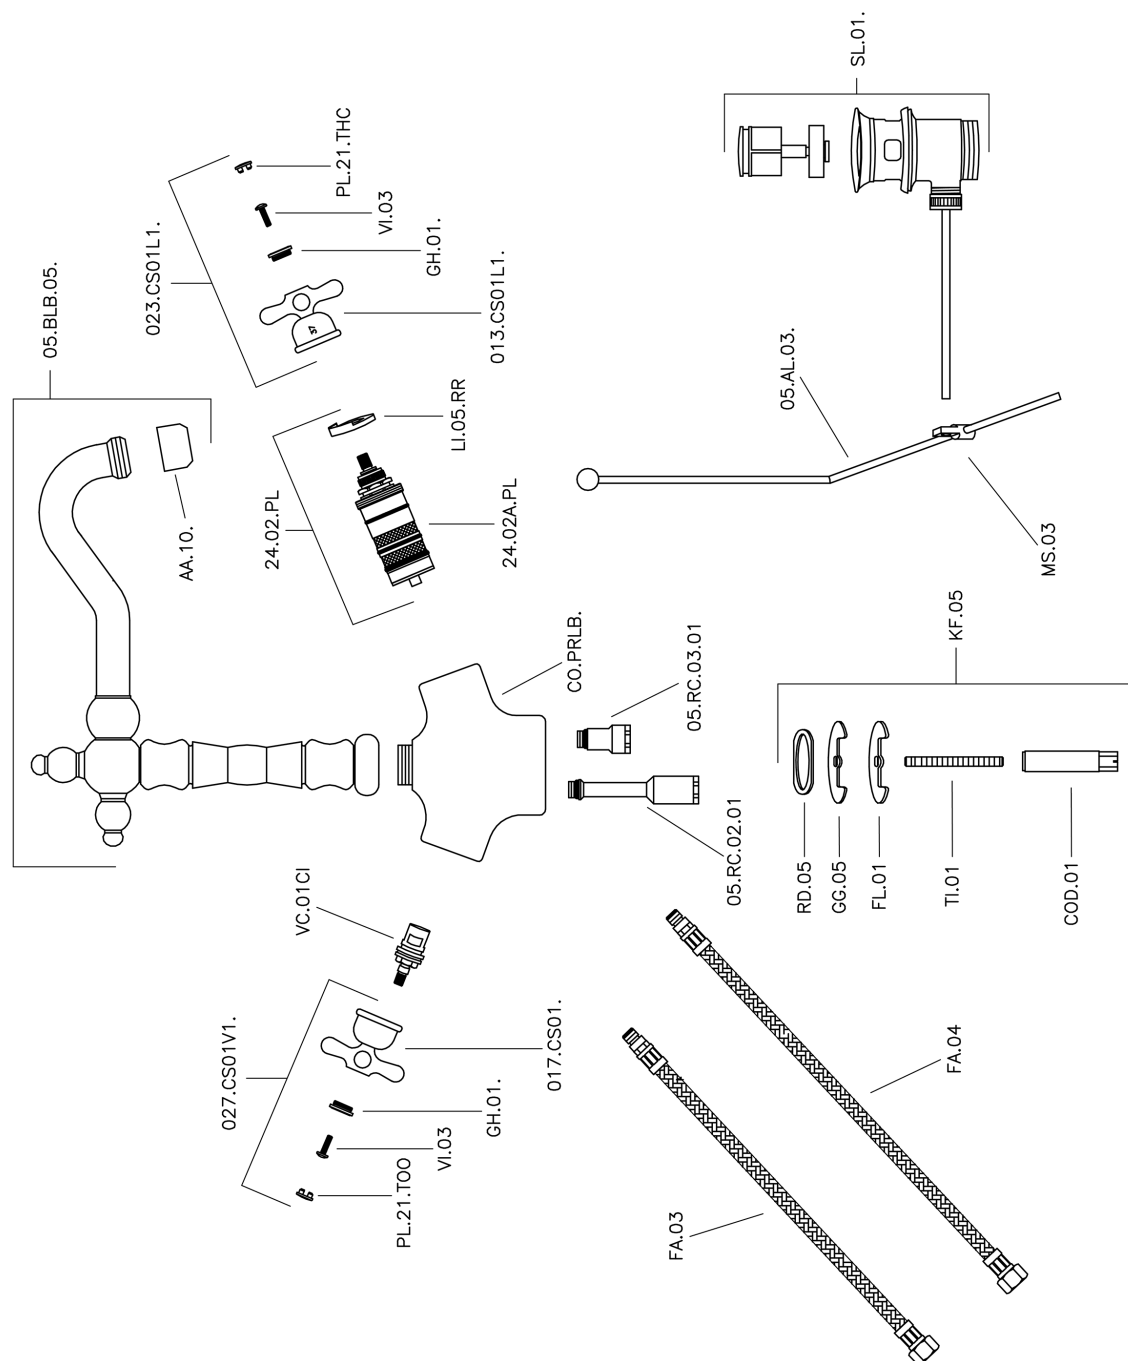

## Thermostatic washbasin mixer CROISSETTE\_CST52010

CST52010

<https://en.huberitalia.com/thermostatic-washbasin-mixer-croisette-cst52010>

2024-11-15