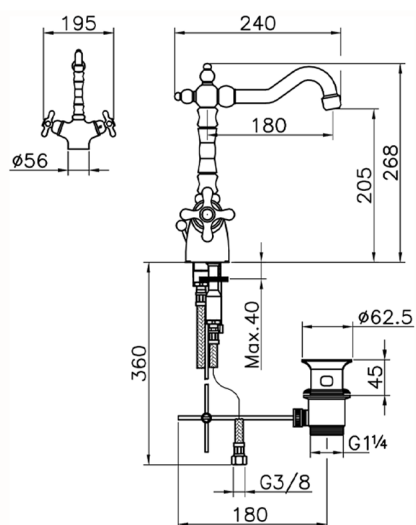

## Thermostatic washbasin mixer CROISSETTE\_CST52010

MODEL **CST52010**

Thermostatic washbasin mixer, with 1"1/4 automatic pop-up waste, swivel spout, G.3/8" stainless steel flexible hoses

### CHARACTERISTICS

Cartridge Spare Parts **24.04A.PP**

**8x20 Plus P Thermostatic Valve**