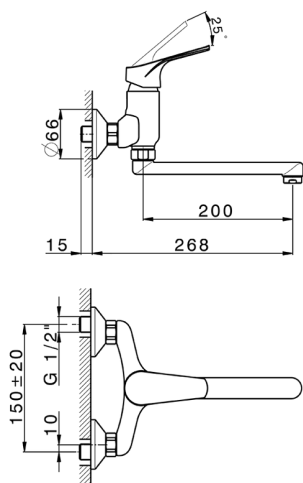

Exposed single lever sink mixer KITCHEN_KE000404

MODEL **KE000404**

Exposed single lever sink mixer, swivel spout

AVAILABLE FINISHINGS

CHARACTERISTICS

Cartridge Spare Parts **ZZ94034000**

35 mm Cartridge

2026-06-22