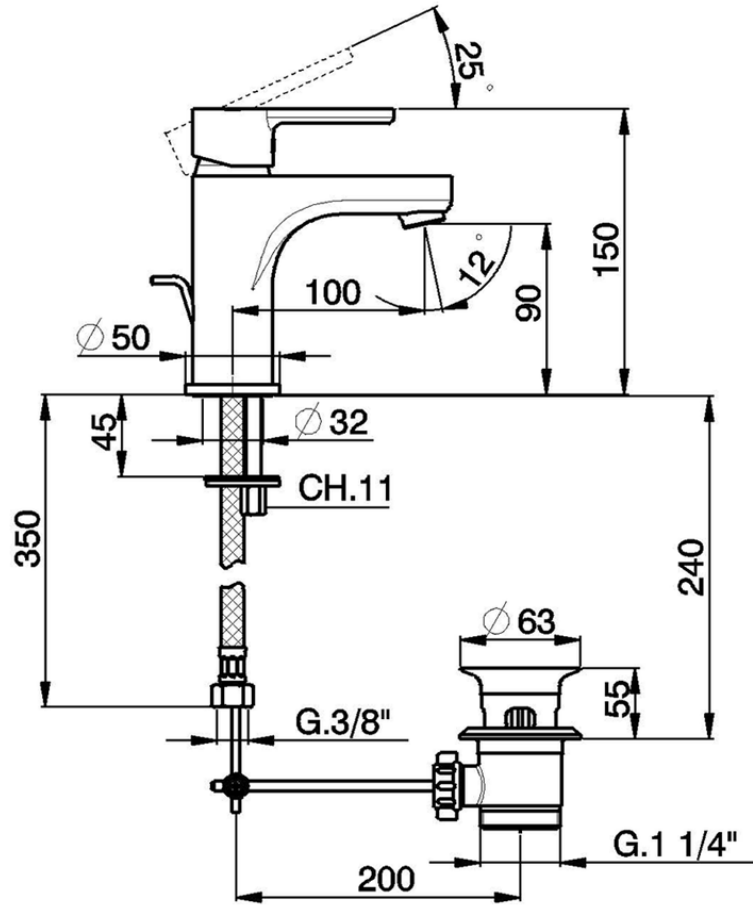

Single lever washbasin mixer " large " EnergySave H2_H2000495

H2000495

<https://en.huberitalia.com/single-lever-washbasin-mixer-large-energysave-h2-h2000495>

2026-06-13