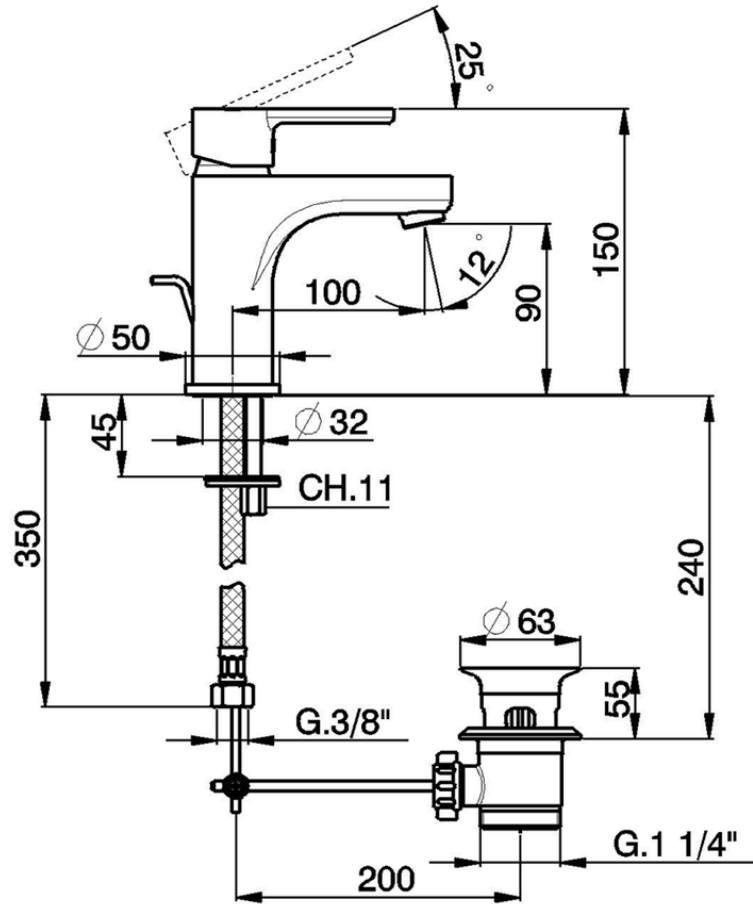

Single lever washbasin mixer " large " EnergySave H2_H2000495

H2000495

<https://en.huberitalia.com/single-lever-washbasin-mixer-large-energysave-h2-h2000495>

2026-04-05