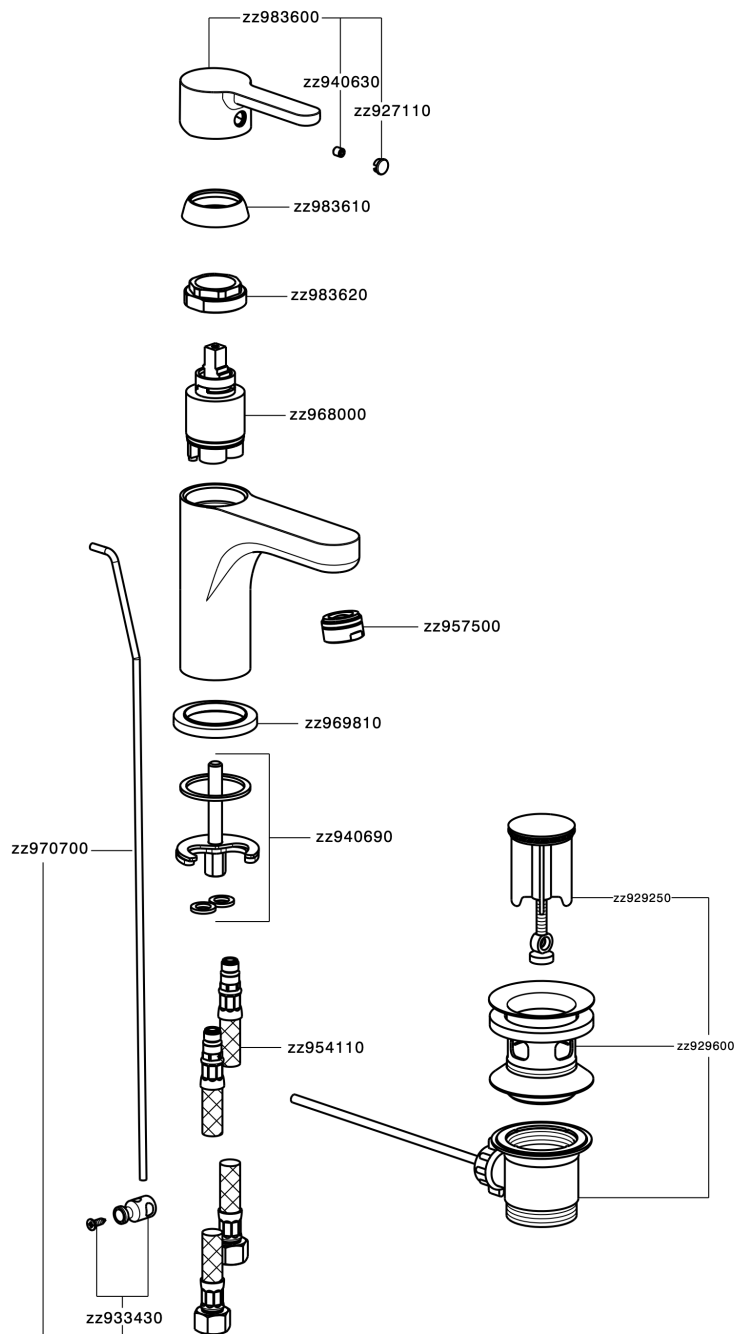

## Single lever washbasin mixer " large " EnergySave H2\_H2000495

H2000495

<https://en.huberitalia.com/single-lever-washbasin-mixer-large-energysave-h2-h2000495>

2026-06-06