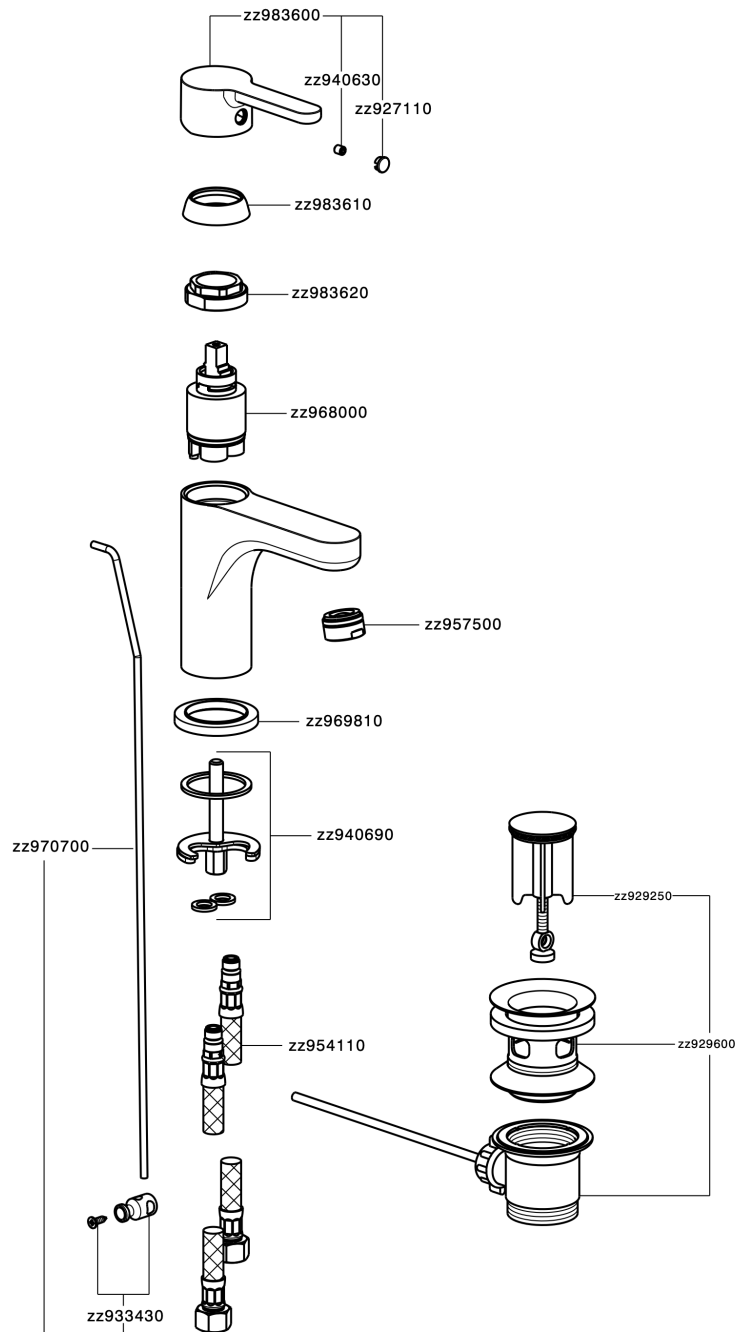

## Single lever washbasin mixer " large " EnergySave H2\_H2000495

H2000495

<https://en.huberitalia.com/single-lever-washbasin-mixer-large-energysave-h2-h2000495>

2026-04-07