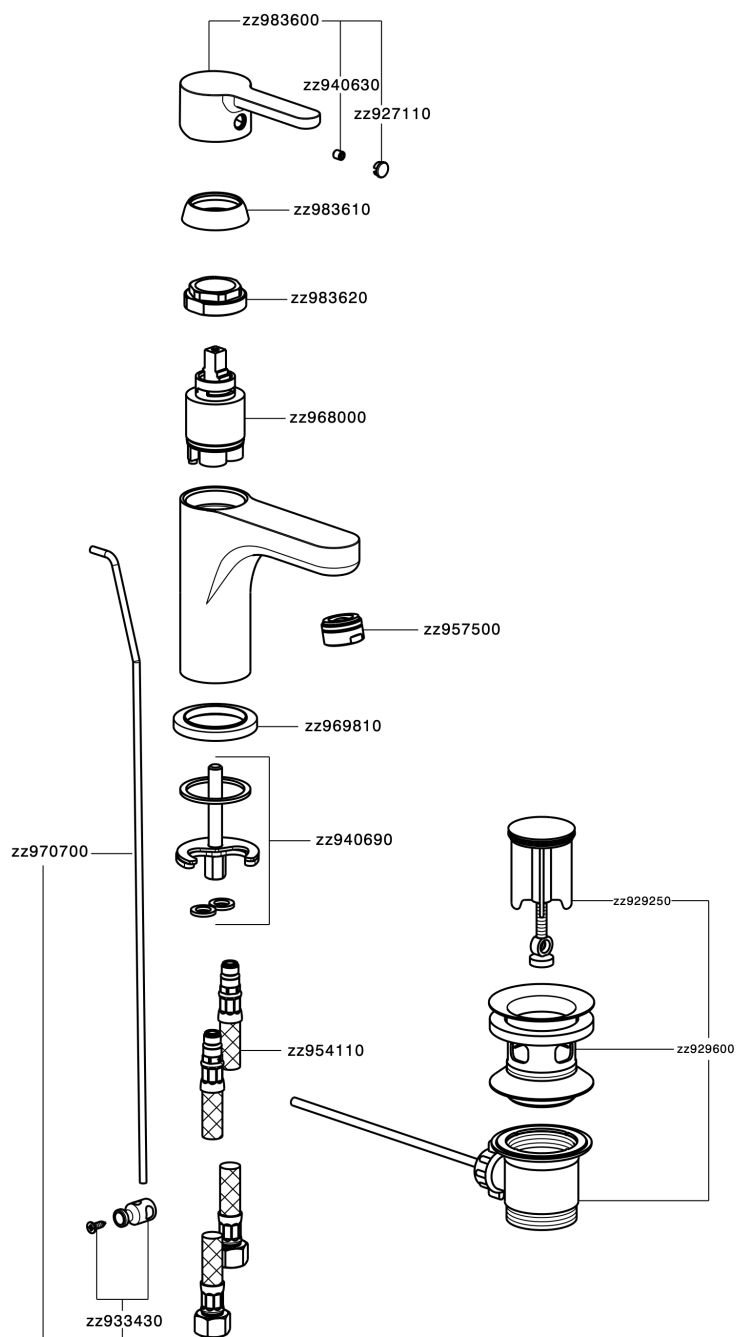

Single lever washbasin mixer " large " EnergySave H2_H2000495

H2000495

<https://en.huberitalia.com/single-lever-washbasin-mixer-large-energysave-h2-h2000495>

2026-06-26