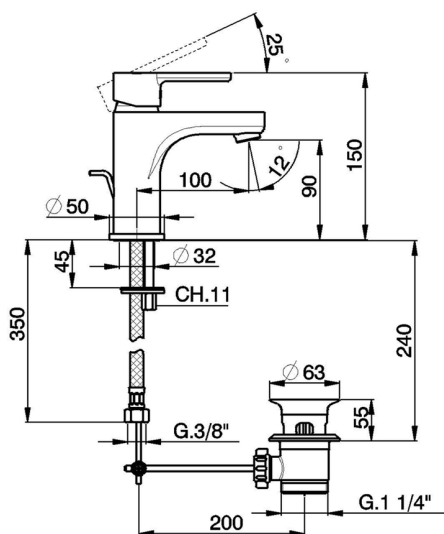

Single lever washbasin mixer " large " EnergySave H2_H2000495

MODEL **H2000495**

Single lever washbasin mixer " large " EnergySave, with 1"1/4 automatic pop-up waste, G.3/8" stainless steel flexible hoses

AVAILABLE FINISHINGS

CHARACTERISTICS

Cartridge Spare Parts **ZZ96800000**

35 mm Cartridge

EcoStop

EcoStop feature limits water flow to approximately 50% of maximum output with one point of resistance on setting. Push slightly past the middle stop only when full water output is required. This will save water up to 50%.

EnergySave

Thanks to the EnergySave device, only cold water will be drawn if the lever is operated in the central position, so that the water heater will not be engaged and no hot water wasted, leading to considerable savings in energy and costs. The temperature can be adjusted by rotating the lever to the left, until the desired temperature is reached.

Single lever washbasin mixer " large " EnergySave H2_H2000495

H2000495

<https://en.huberitalia.com/single-lever-washbasin-mixer-large-energysave-h2-h2000495>

2026-04-06