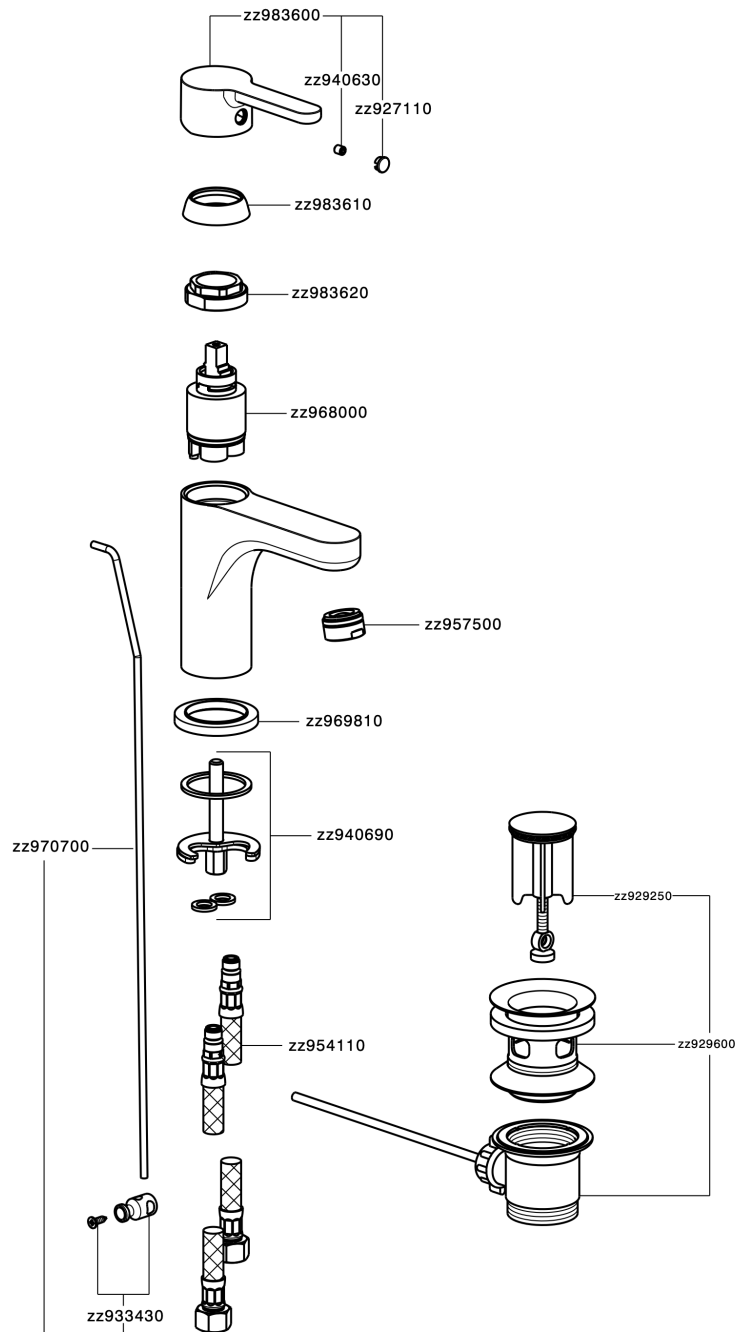

Single lever washbasin mixer " large " EnergySave H2_H2000495

MODEL **H2000495**

Single lever washbasin mixer " large " EnergySave, with 1"1/4 automatic pop-up waste, G.3/8" stainless steel flexible hoses

AVAILABLE FINISHINGS

CHARACTERISTICS

Cartridge Spare Parts **ZZ96800000**

35 mm Cartridge

EcoStop

EcoStop feature limits water flow to approximately 50% of maximum output with one point of resistance on setting. Push slightly past the middle stop only when full water output is required. This will save water up to 50%.

EnergySave

Thanks to the EnergySave device, only cold water will be drawn if the lever is operated in the central position, so that the water heater will not be engaged and no hot water wasted, leading to considerable savings in energy and costs. The temperature can be adjusted by rotating the lever to the left, until the desired temperature is reached.

Single lever washbasin mixer " large " EnergySave H2_H2000495

H2000495

<https://en.huberitalia.com/single-lever-washbasin-mixer-large-energysave-h2-h2000495>

2026-04-06