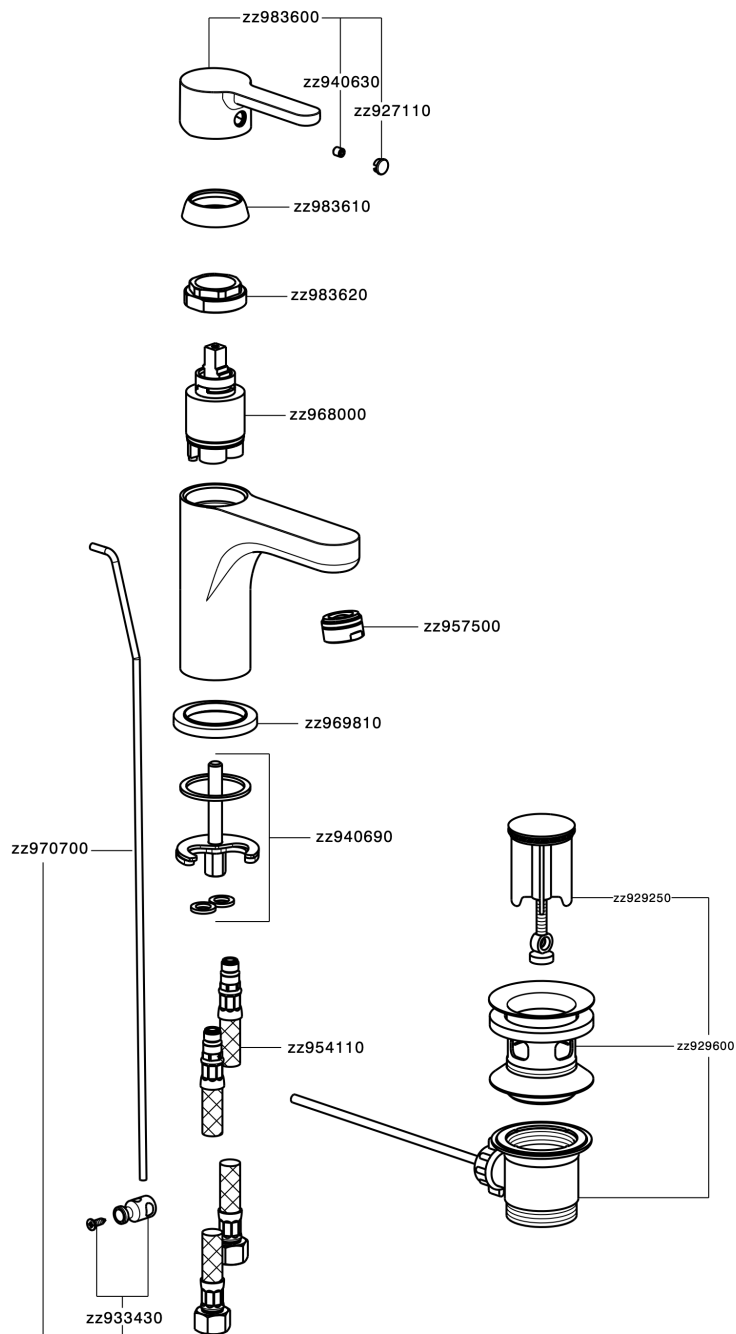

Single lever washbasin mixer " large " EnergySave H2_H2000495

MODEL **H2000495**

Single lever washbasin mixer " large " EnergySave, with 1"1/4 automatic pop-up waste, G.3/8" stainless steel flexible hoses

AVAILABLE FINISHINGS

CHARACTERISTICS

Cartridge Spare Parts **ZZ96800000**

35 mm Cartridge

EcoStop

EcoStop feature limits water flow to approximately 50% of maximum output with one point of resistance on setting. Push slightly past the middle stop only when full water output is required. This will save water up to 50%.

EnergySave

Thanks to the EnergySave device, only cold water will be drawn if the lever is operated in the central position, so that the water heater will not be engaged and no hot water wasted, leading to considerable savings in energy and costs. The temperature can be adjusted by rotating the lever to the left, until the desired temperature is reached.

Single lever washbasin mixer " large " EnergySave H2_H2000495

H2000495

<https://en.huberitalia.com/single-lever-washbasin-mixer-large-energysave-h2-h2000495>

2026-06-13