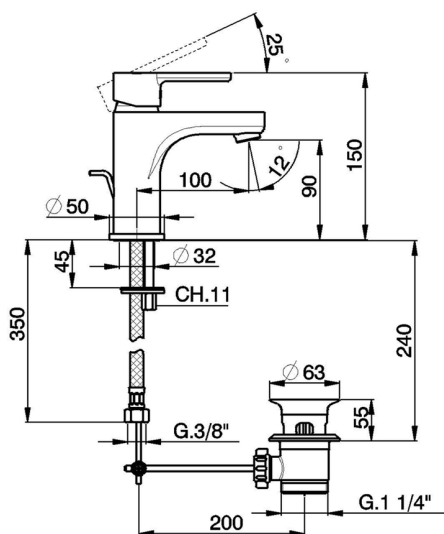

Single lever washbasin mixer " large " EnergySave H2_H2000495

MODEL **H2000495**

Single lever washbasin mixer " large " EnergySave, with 1"1/4 automatic pop-up waste, G.3/8" stainless steel flexible hoses

AVAILABLE FINISHINGS

CHARACTERISTICS

Cartridge Spare Parts **ZZ96800000**

35 mm Cartridge

EcoStop

EcoStop feature limits water flow to approximately 50% of maximum output with one point of resistance on setting. Push slightly past the middle stop only when full water output is required. This will save water up to 50%.

EnergySave

Thanks to the EnergySave device, only cold water will be drawn if the lever is operated in the central position, so that the water heater will not be engaged and no hot water wasted, leading to considerable savings in energy and costs. The temperature can be adjusted by rotating the lever to the left, until the desired temperature is reached.

Single lever washbasin mixer " large " EnergySave H2_H2000495

H2000495

<https://en.huberitalia.com/single-lever-washbasin-mixer-large-energysave-h2-h2000495>

2026-06-13