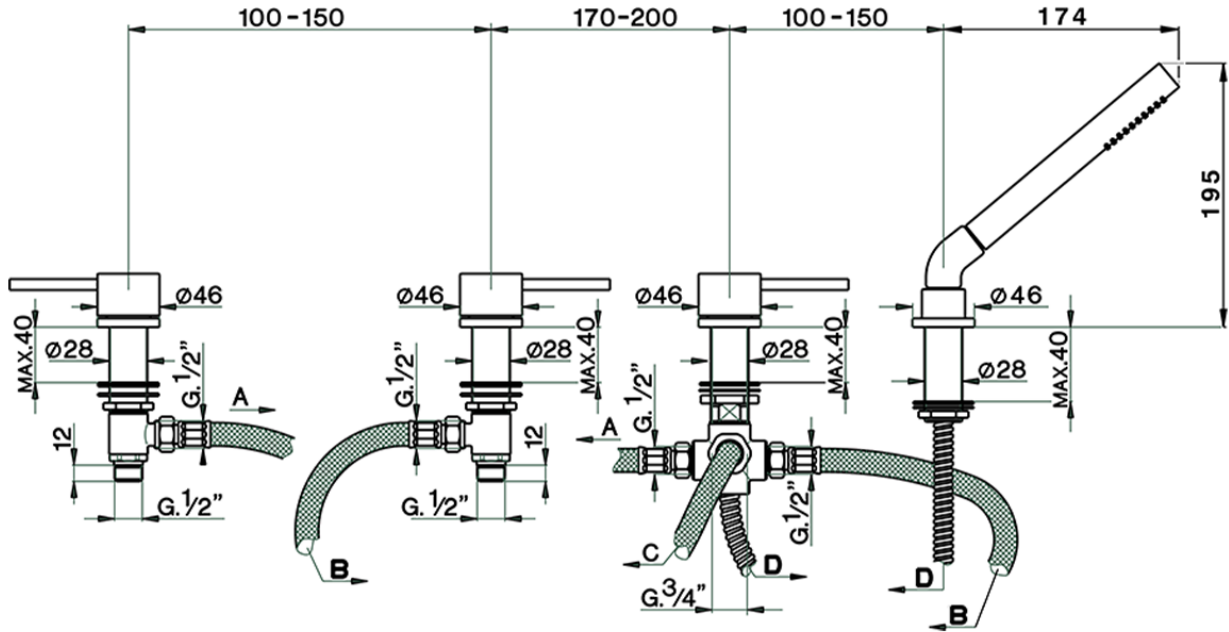

Deck-mounted 4-hole bath mixer NUOVA KIRUNA\_K2000290

K2000290

<https://en.huberitalia.com/deck-mounted-4-hole-bath-mixer-nuova-kiruna-k2000290>

2024-09-19