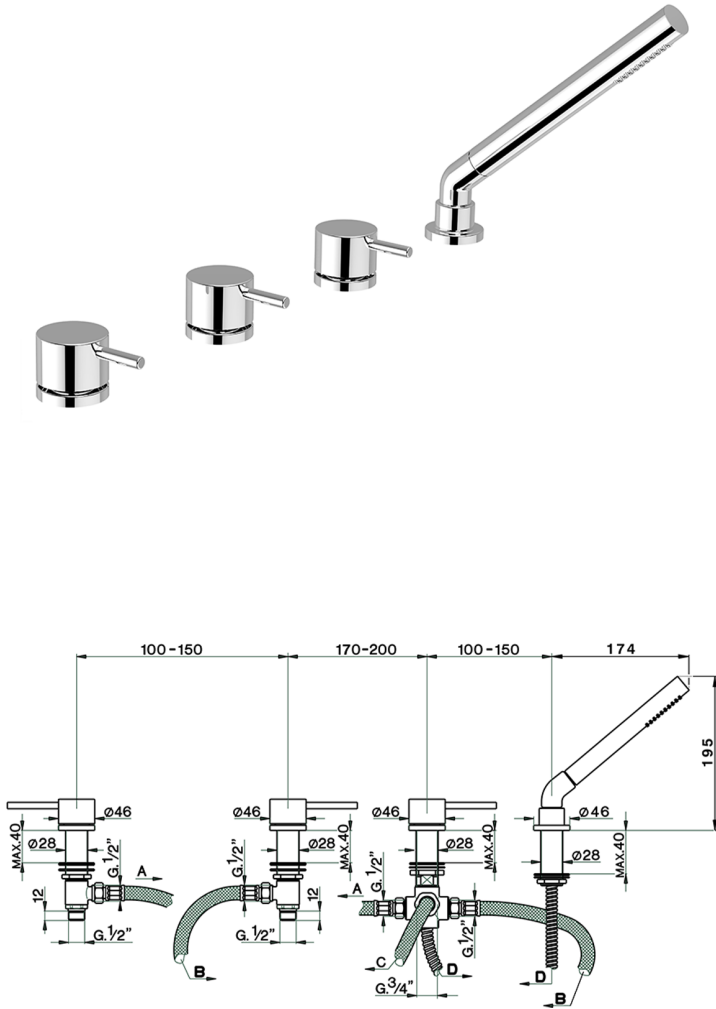

Deck-mounted 4-hole bath mixer NUOVA KIRUNA_K2000290

MODEL **K2000290**

Deck-mounted 4-hole bath mixer, automatic diverter, 23 mm Brass One Spray handshower, 175 cm Brass flexible hose

AVAILABLE FINISHINGS

-  **21** 21 Chrome
-  **26** 26 Old Copper
-  **2F** 2F Brushed Nickel
-  **2W** 2W Brushed Gold
-  **40** 40 Matt Black
-  **4Q** 4Q Matt White

CHARACTERISTICS

2024-09-19